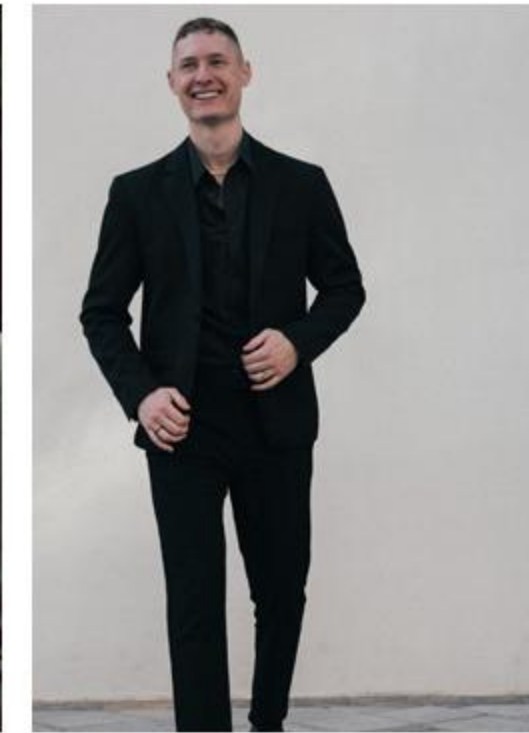

AA Models Management

Height: 187 cm Bust/Chest: 100 cm Waist: 78 cm Hips: 92 cm
Eyes: Green Skin: White Hair: Brown Shoes: 46