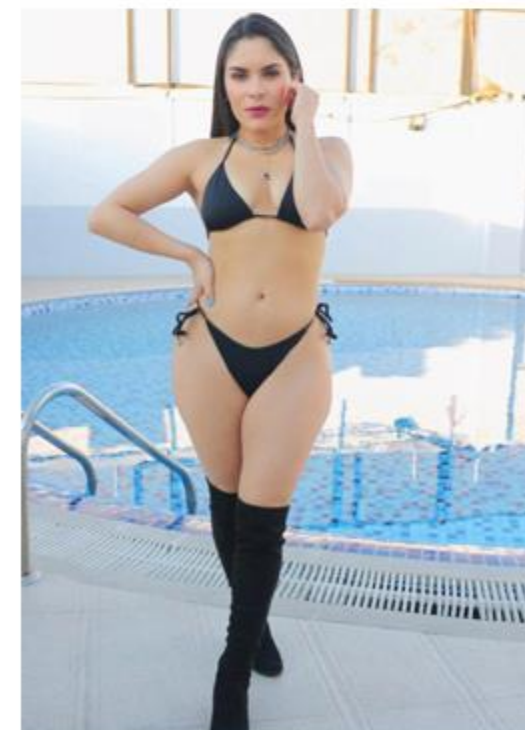

AA Models Management

Height:

Eyes: Dark Brown

Bust/Chest:

Skin: White

Waist:

Hair: Black

Hips: