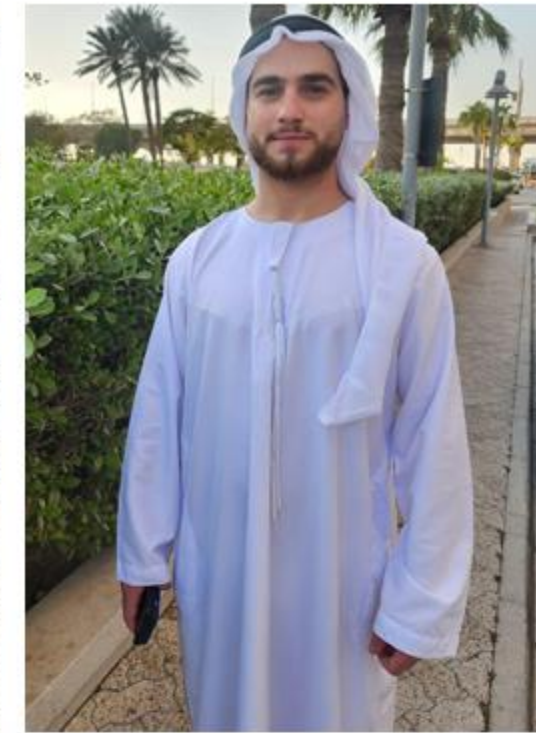

AA Models Management

Height: 170 cm

Bust/Chest: 97 cm

Waist: 75 cm

Hips: 85 cm

Eyes: Brown

Skin: White

Hair: Brown

Shoes: 42