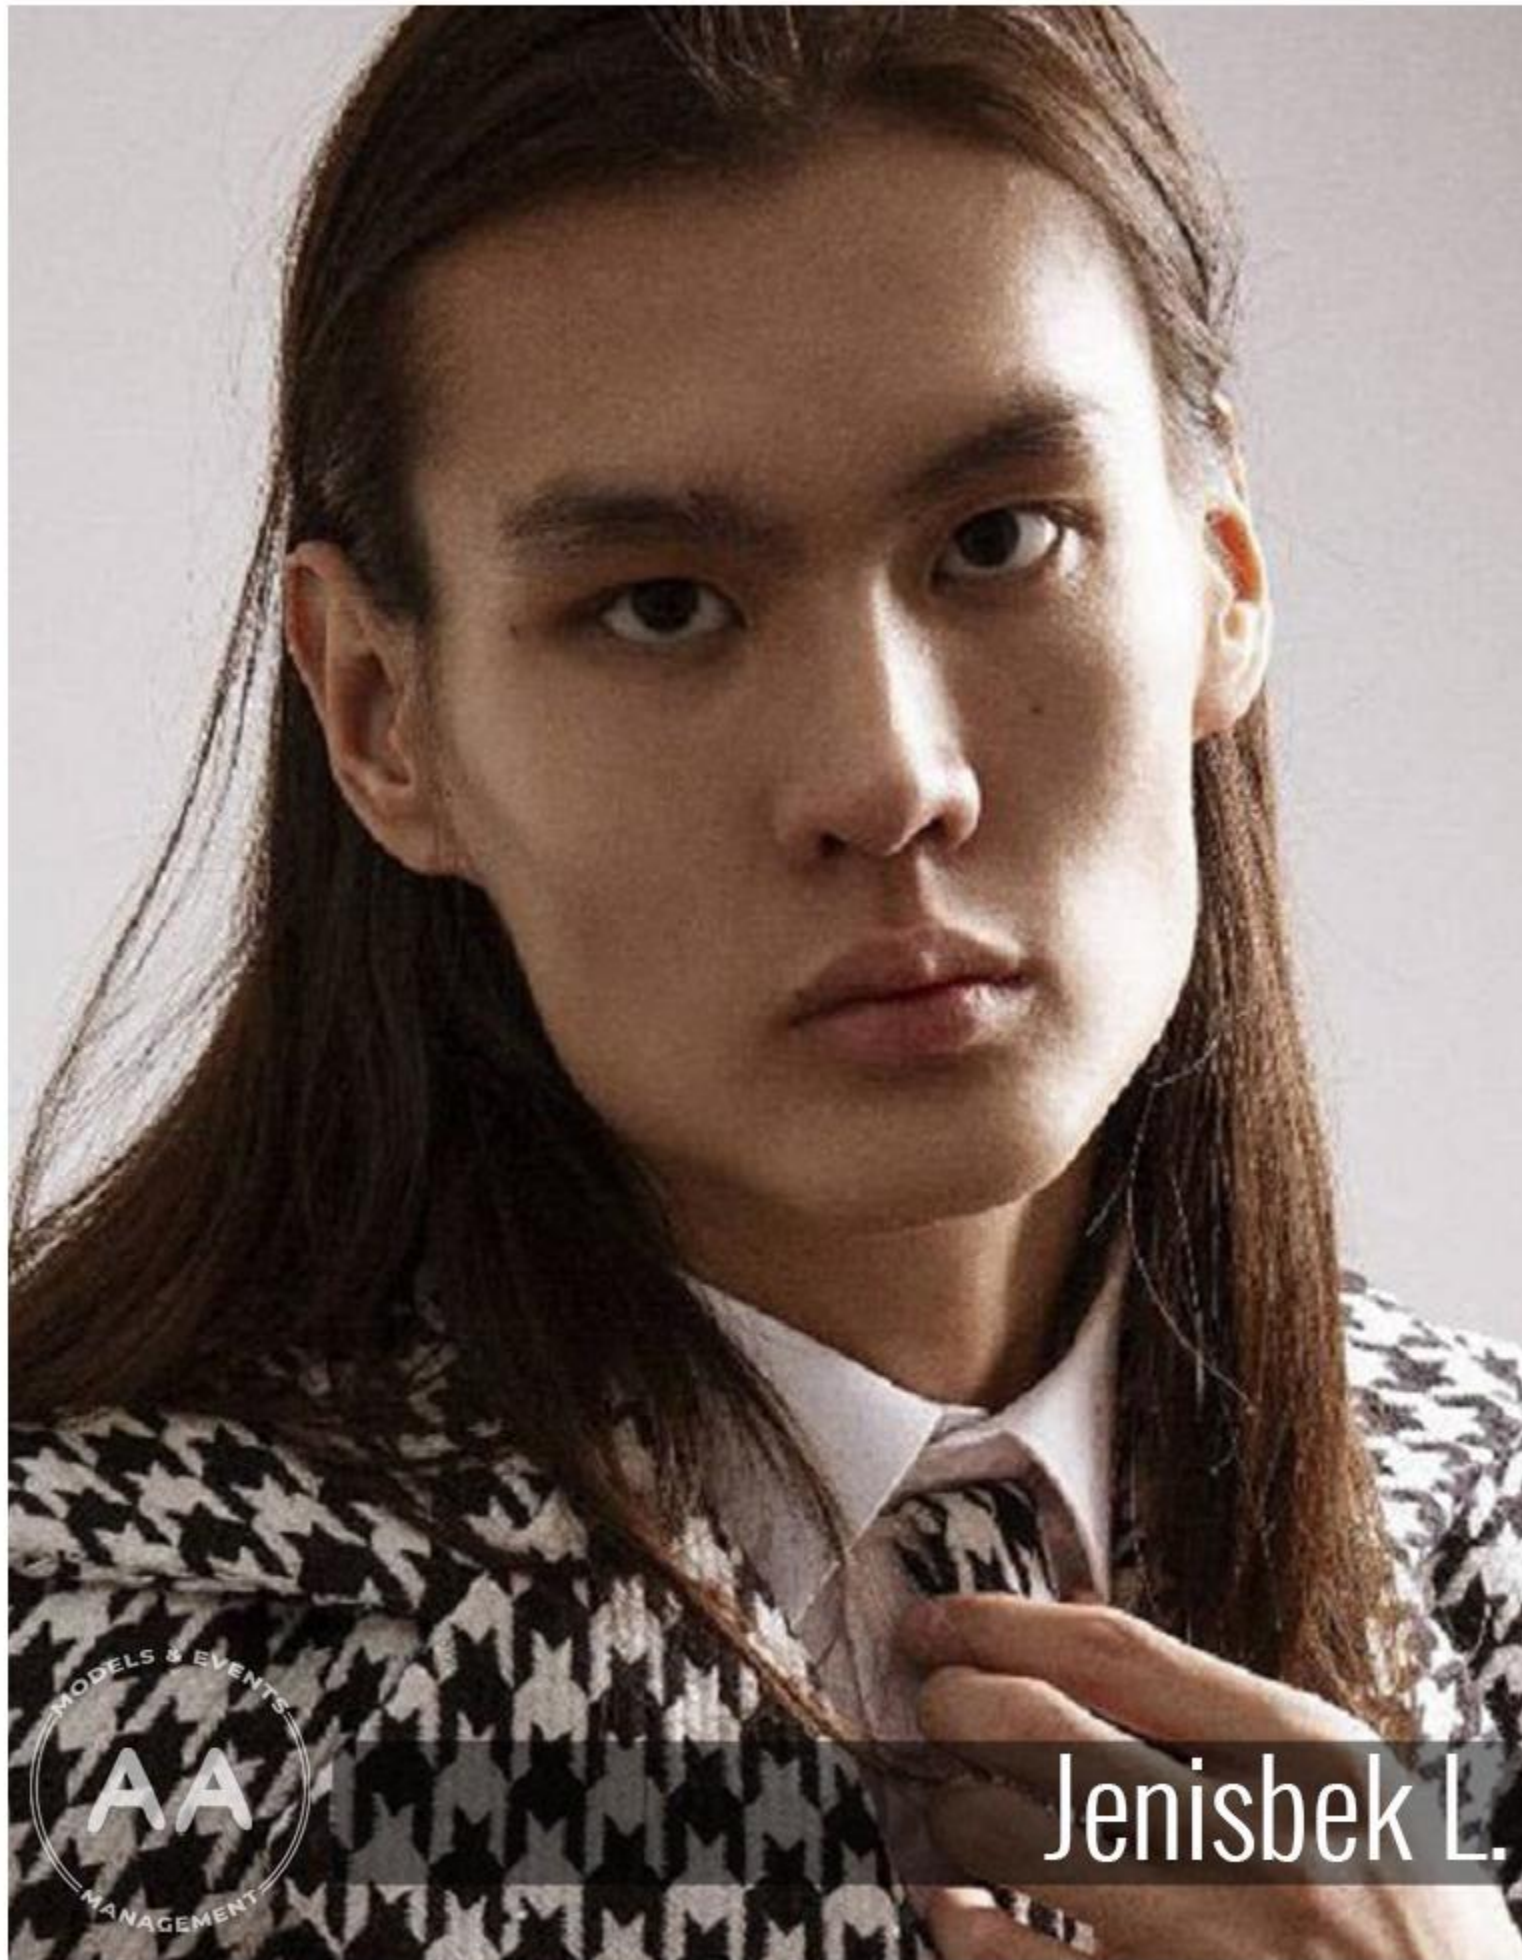

# AA Models Management

Height: 191 cm      Bust/Chest: 97 cm      Waist: 78 cm      Hips: 94 cm  
Eyes: Dark Brown      Skin: White      Hair: Dark Brown      Shoes: 44