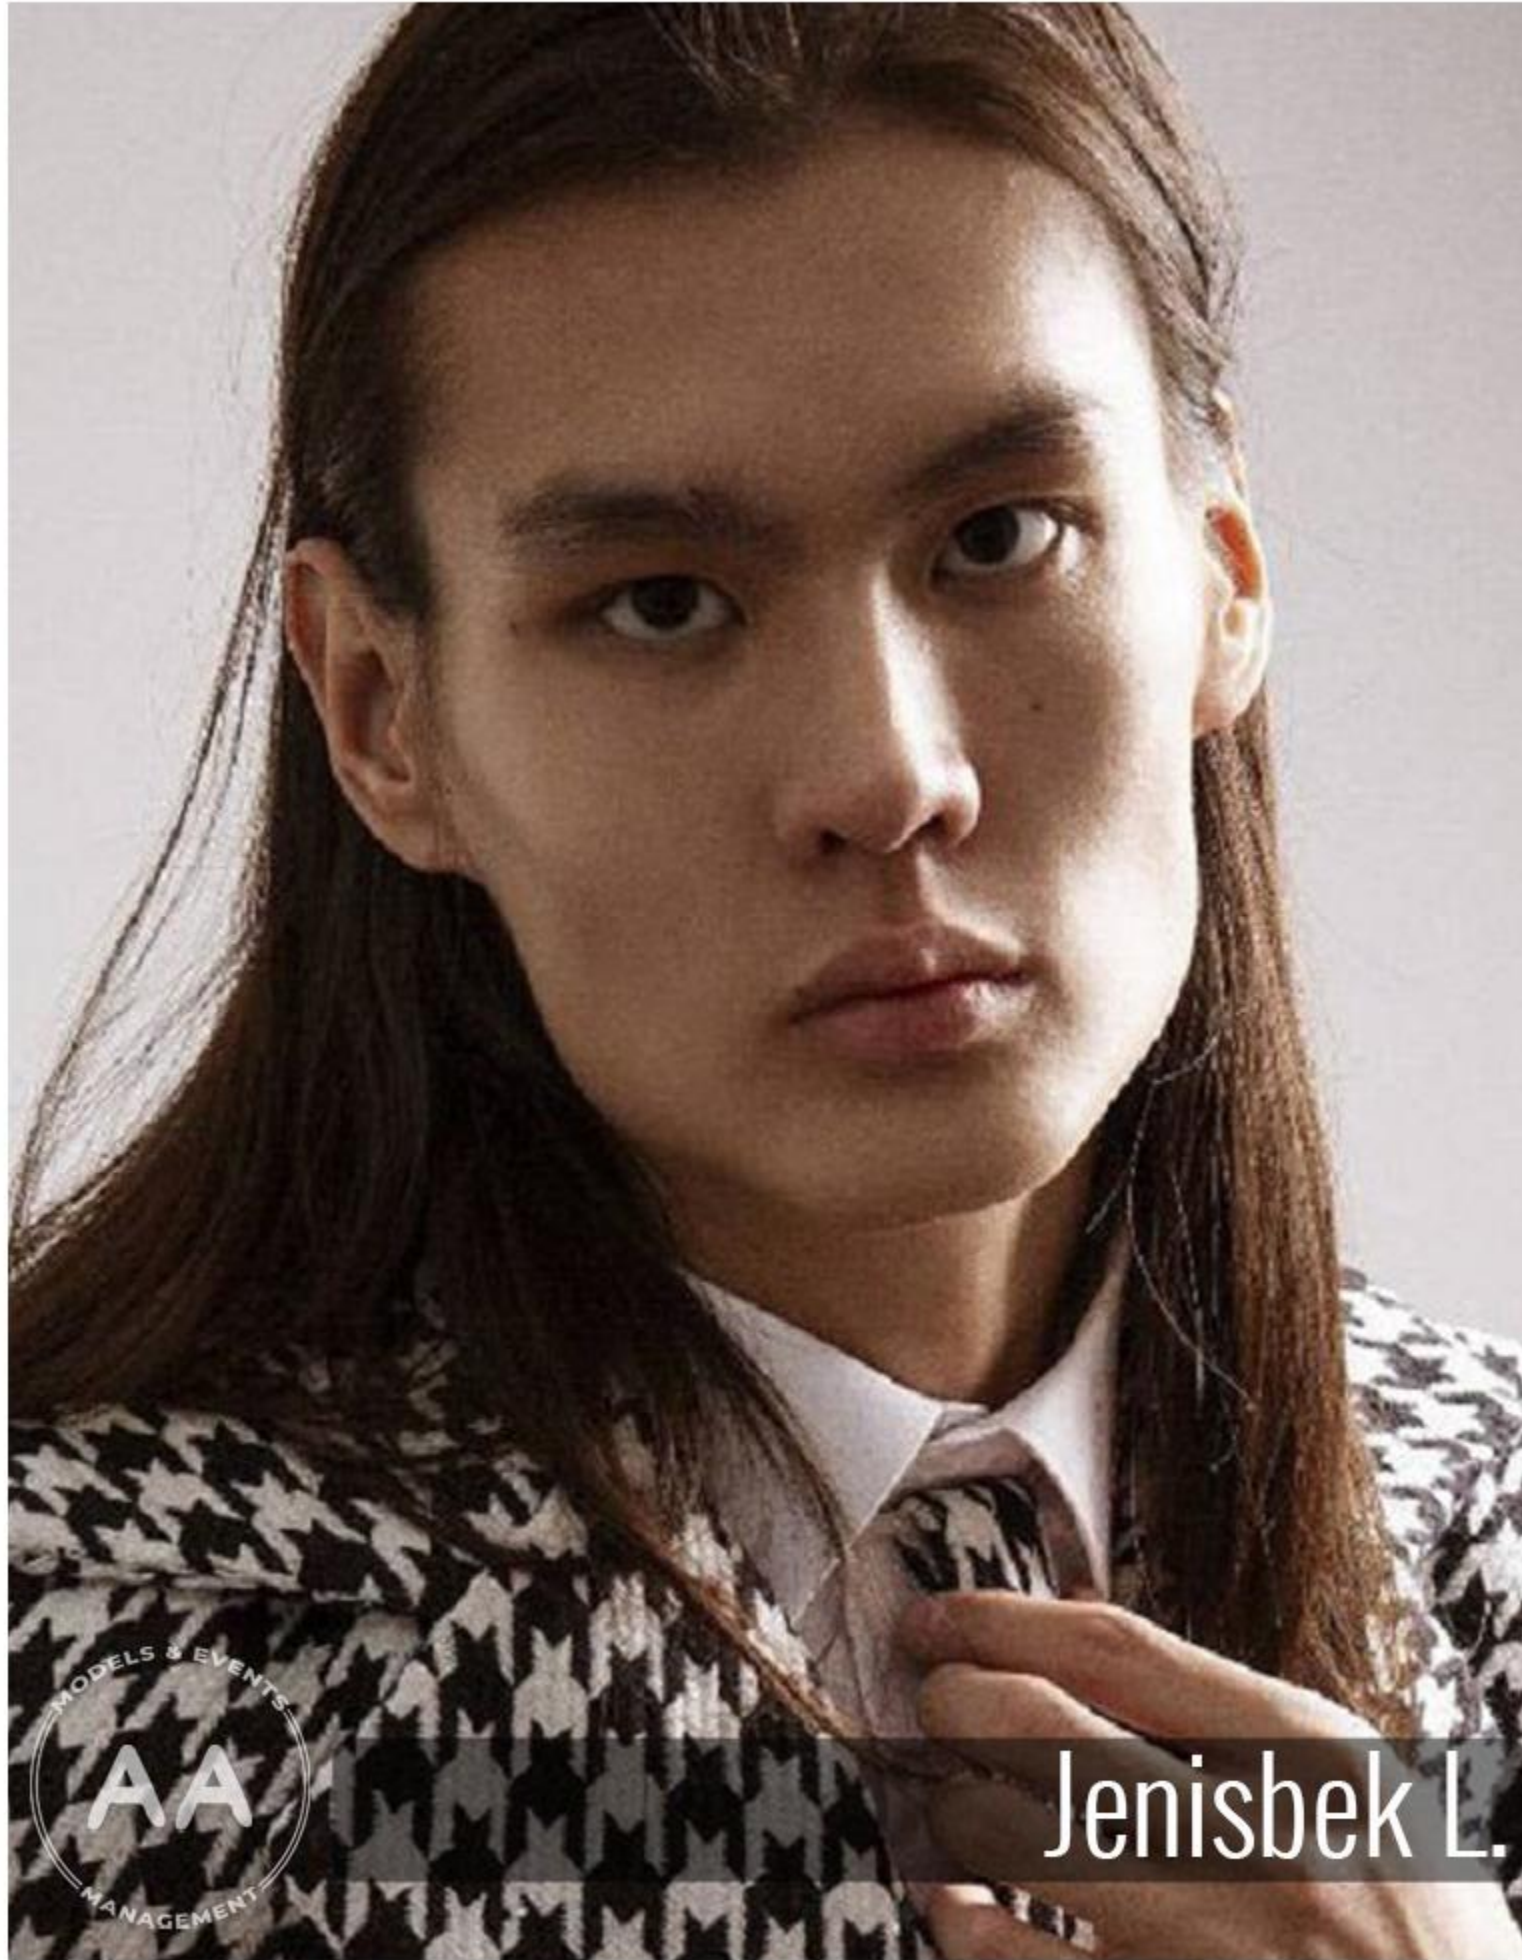

AA Models Management

Jenisbek L.

Height: 191 cm Bust/Chest: 97 cm Waist: 78 cm Hips: 94 cm
 Eyes: Dark Brown Skin: White Hair: Dark Brown Shoes: 44