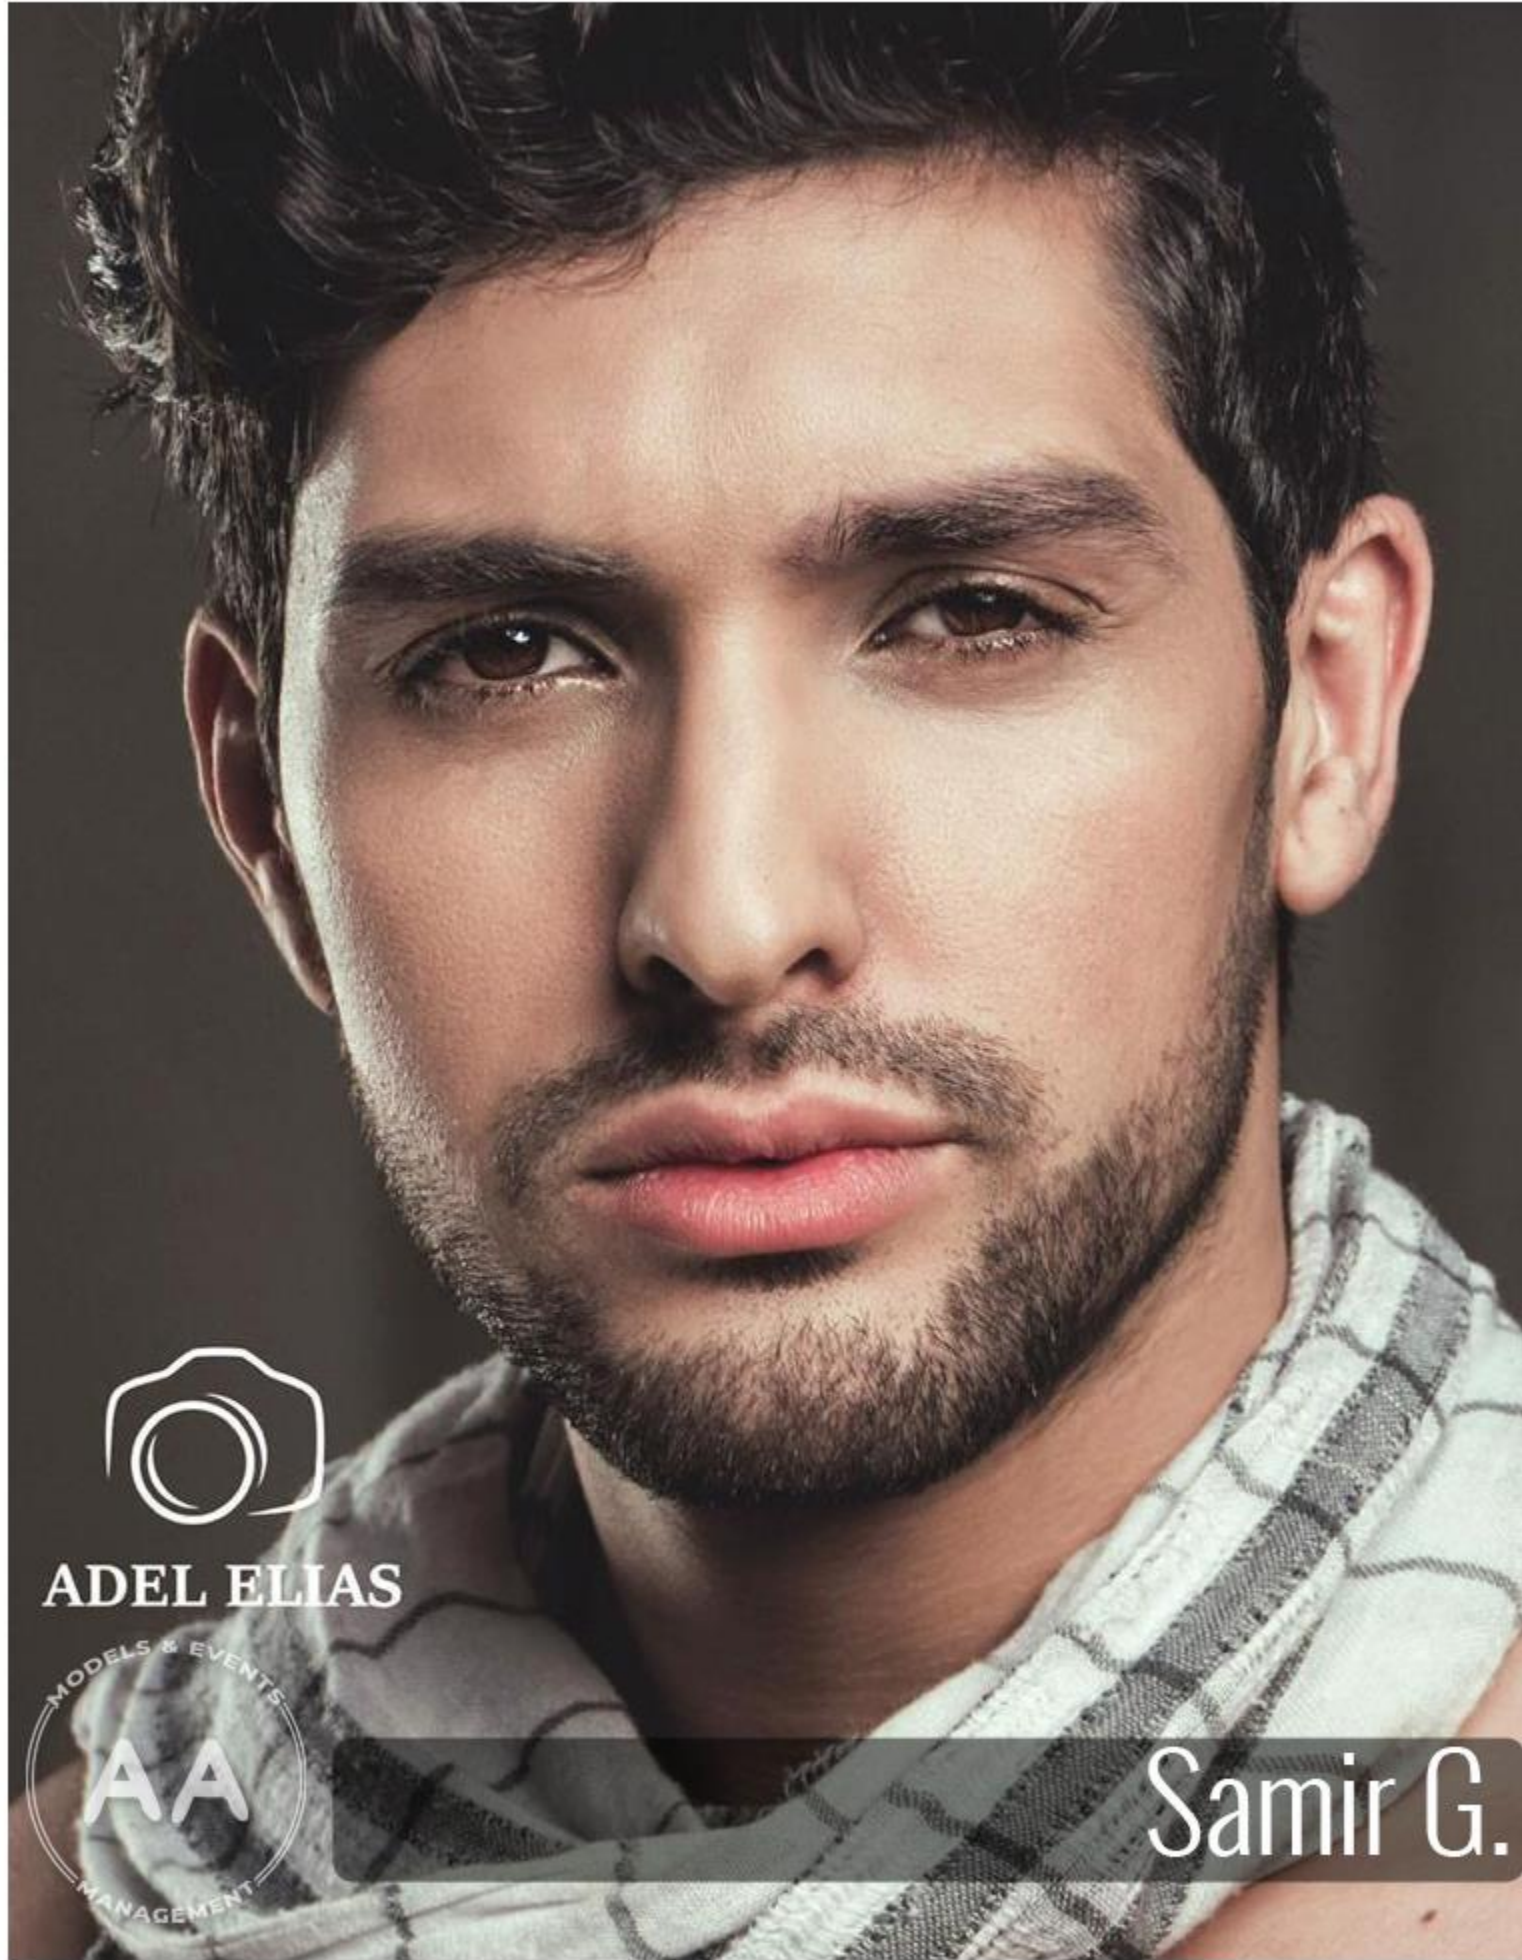

# AA Models Management

ADEL ELIAS

Samir G.

Height: 179 cm

Bust/Chest: 100 cm

Waist: 80 cm

Hips: 89 cm

Eyes: Brown

Skin: Fair

Hair: Black

Shoes: 43

[projects@a-amodelsandevents.com](mailto:projects@a-amodelsandevents.com)

[www.a-amodelsandevents.com](http://www.a-amodelsandevents.com)