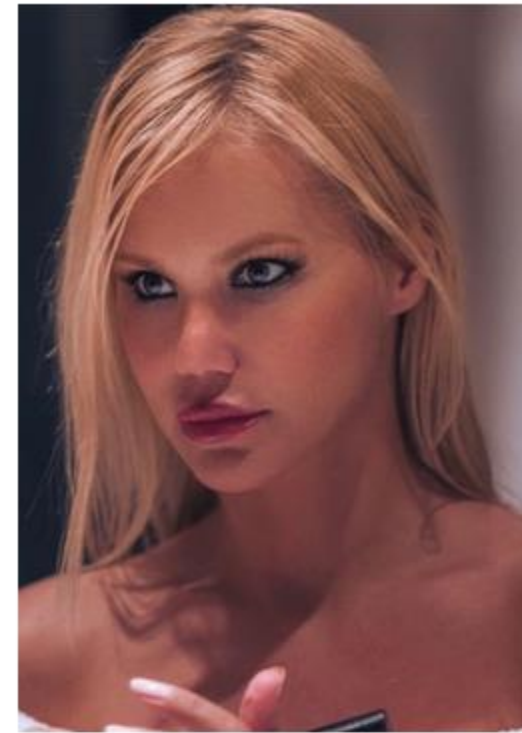

AA Models Management

Liz C.

Height: 172 cm

Bust/Chest:

Waist:

Hips:

Eyes: Brown

Skin: White

Hair: Blonde

Shoes: