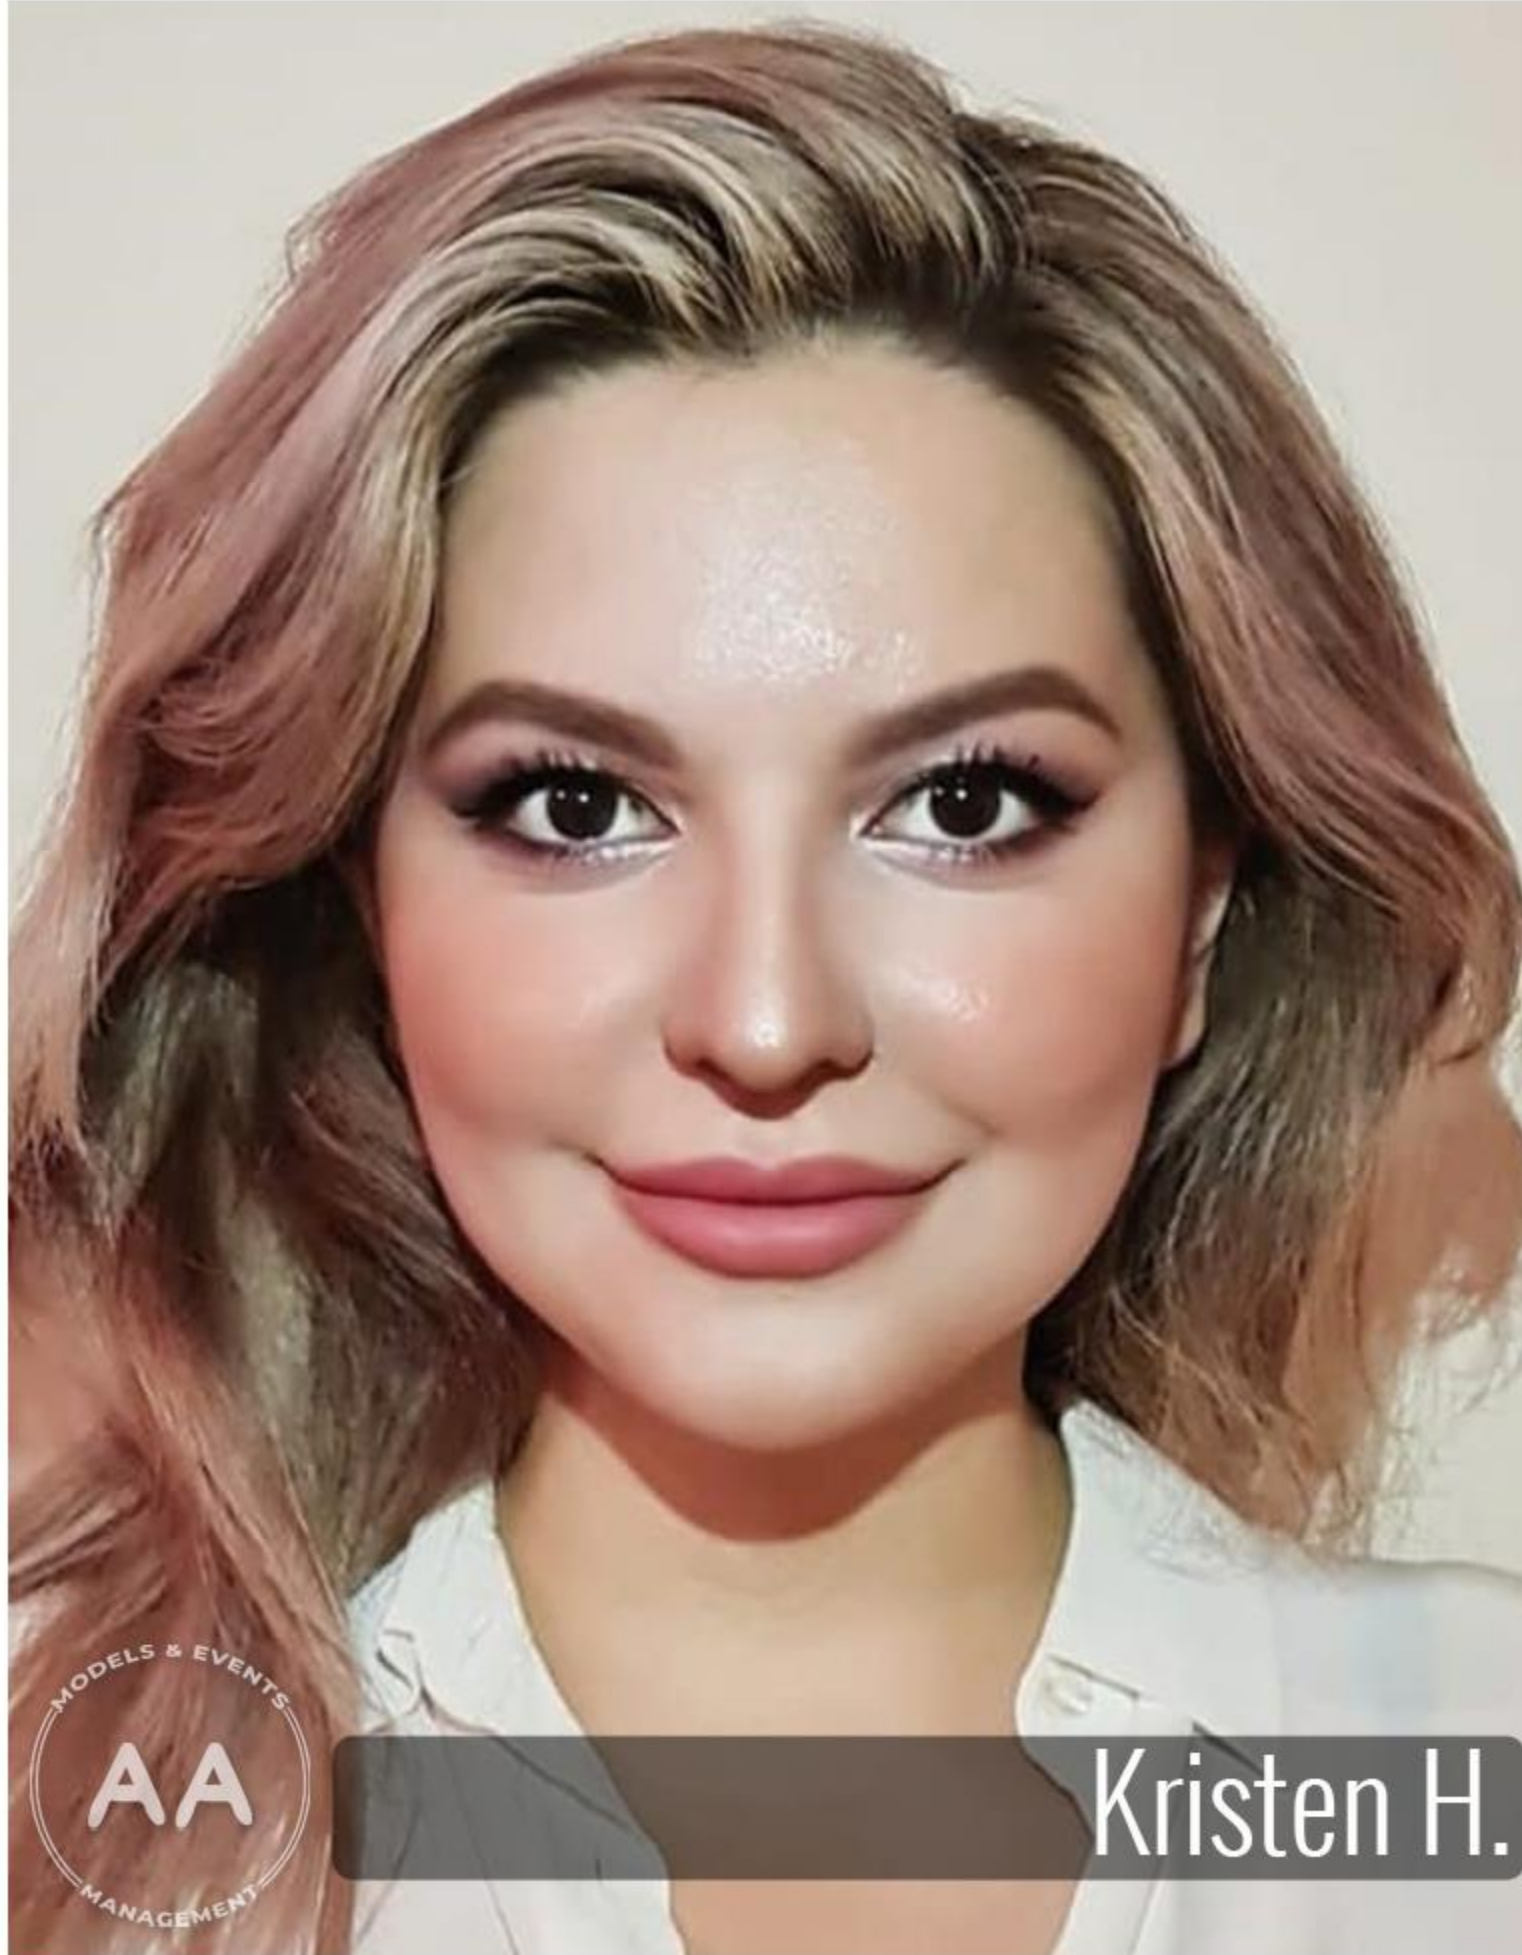

AA Models Management

Kristen H.

Height: 165 cm

Bust/Chest: 100 cm

Waist: 75 cm

Hips:

Eyes: Dark Brown

Skin: White

Hair: Dark Blonde

Shoes: 39