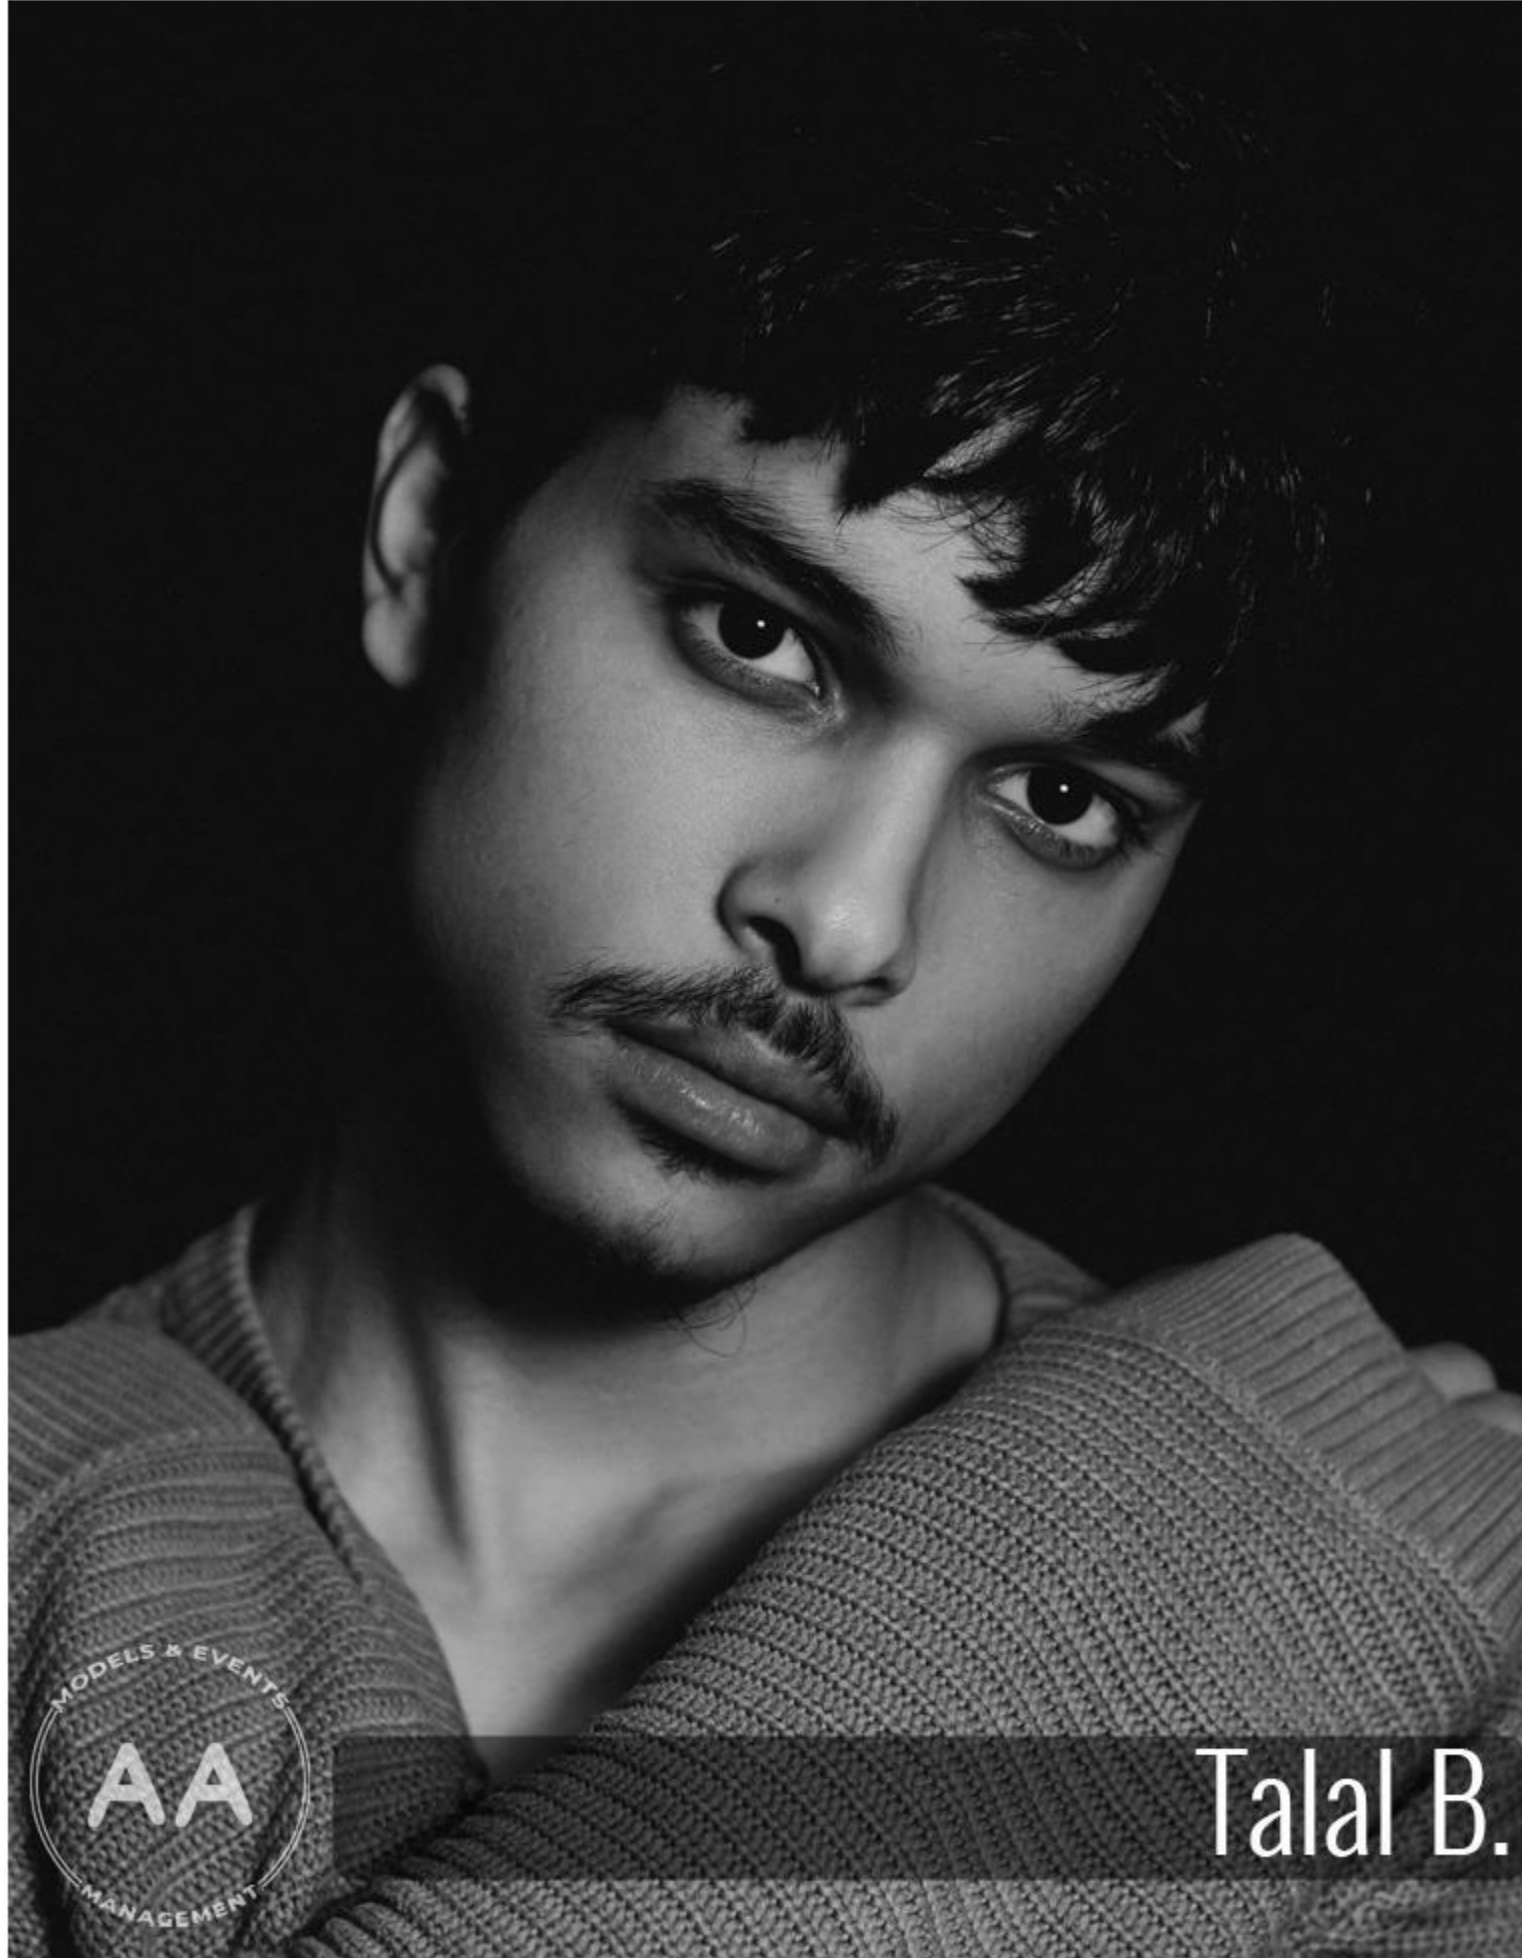

AA Models Management

Talal B.

Height: 181 cm

Bust/Chest: 95 cm

Waist: 78 cm

Hips: 95 cm

Eyes: Brown

Skin: Fair

Hair: Brown

Shoes: 43