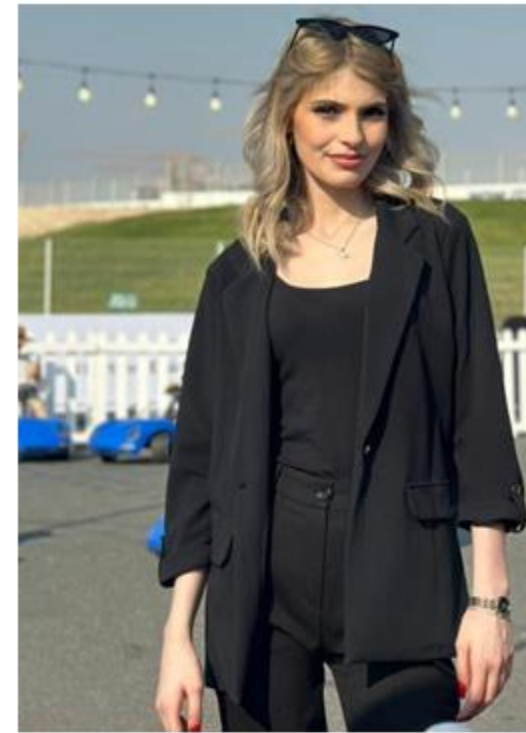

# AA Models Management

Massa

Height:

Bust/Chest:

Waist:

Hips:

Eyes: Brown

Skin: White

Hair: Dark Blonde

Shoes: