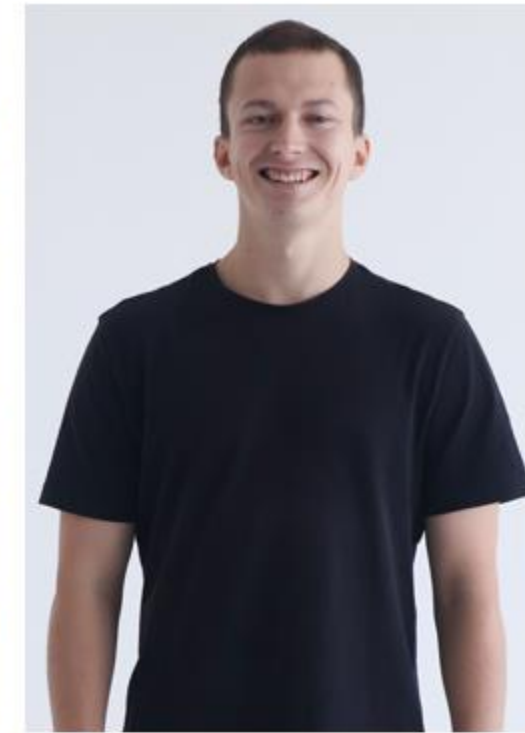

# AA Models Management

Height: 170 cm

Bust/Chest: 92 cm

Waist: 77 cm

Hips: 93 cm

Eyes: Blue

Skin: White

Hair: Black

Shoes: 39