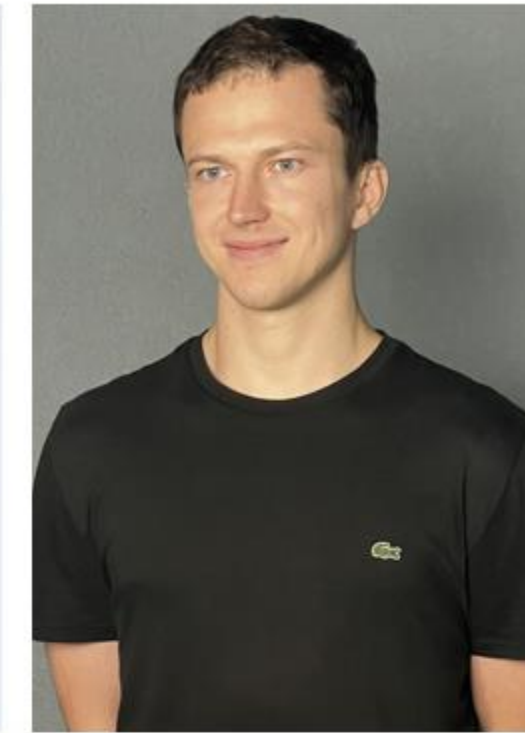

# AA Models Management

Height: 170 cm

Bust/Chest: 92 cm

Waist: 77 cm

Hips: 93 cm

Eyes: Blue

Skin: White

Hair: Black

Shoes: 39