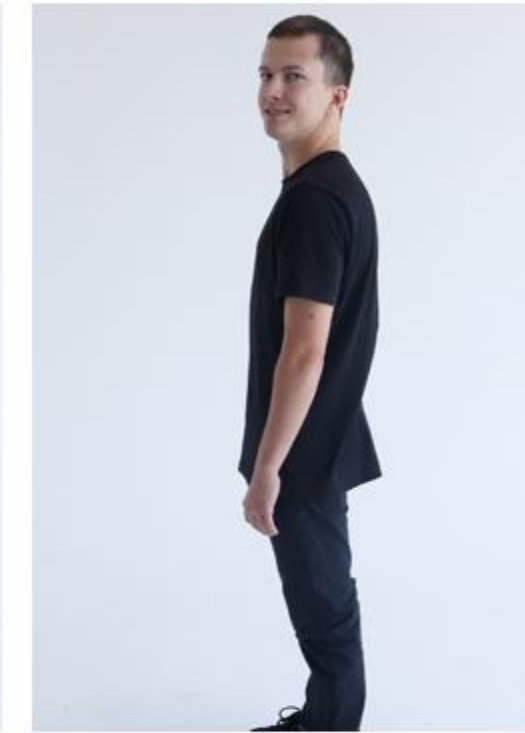

# AA Models Management

Height: 170 cm

Bust/Chest: 92 cm

Waist: 77 cm

Hips: 93 cm

Eyes: Blue

Skin: White

Hair: Black

Shoes: 39