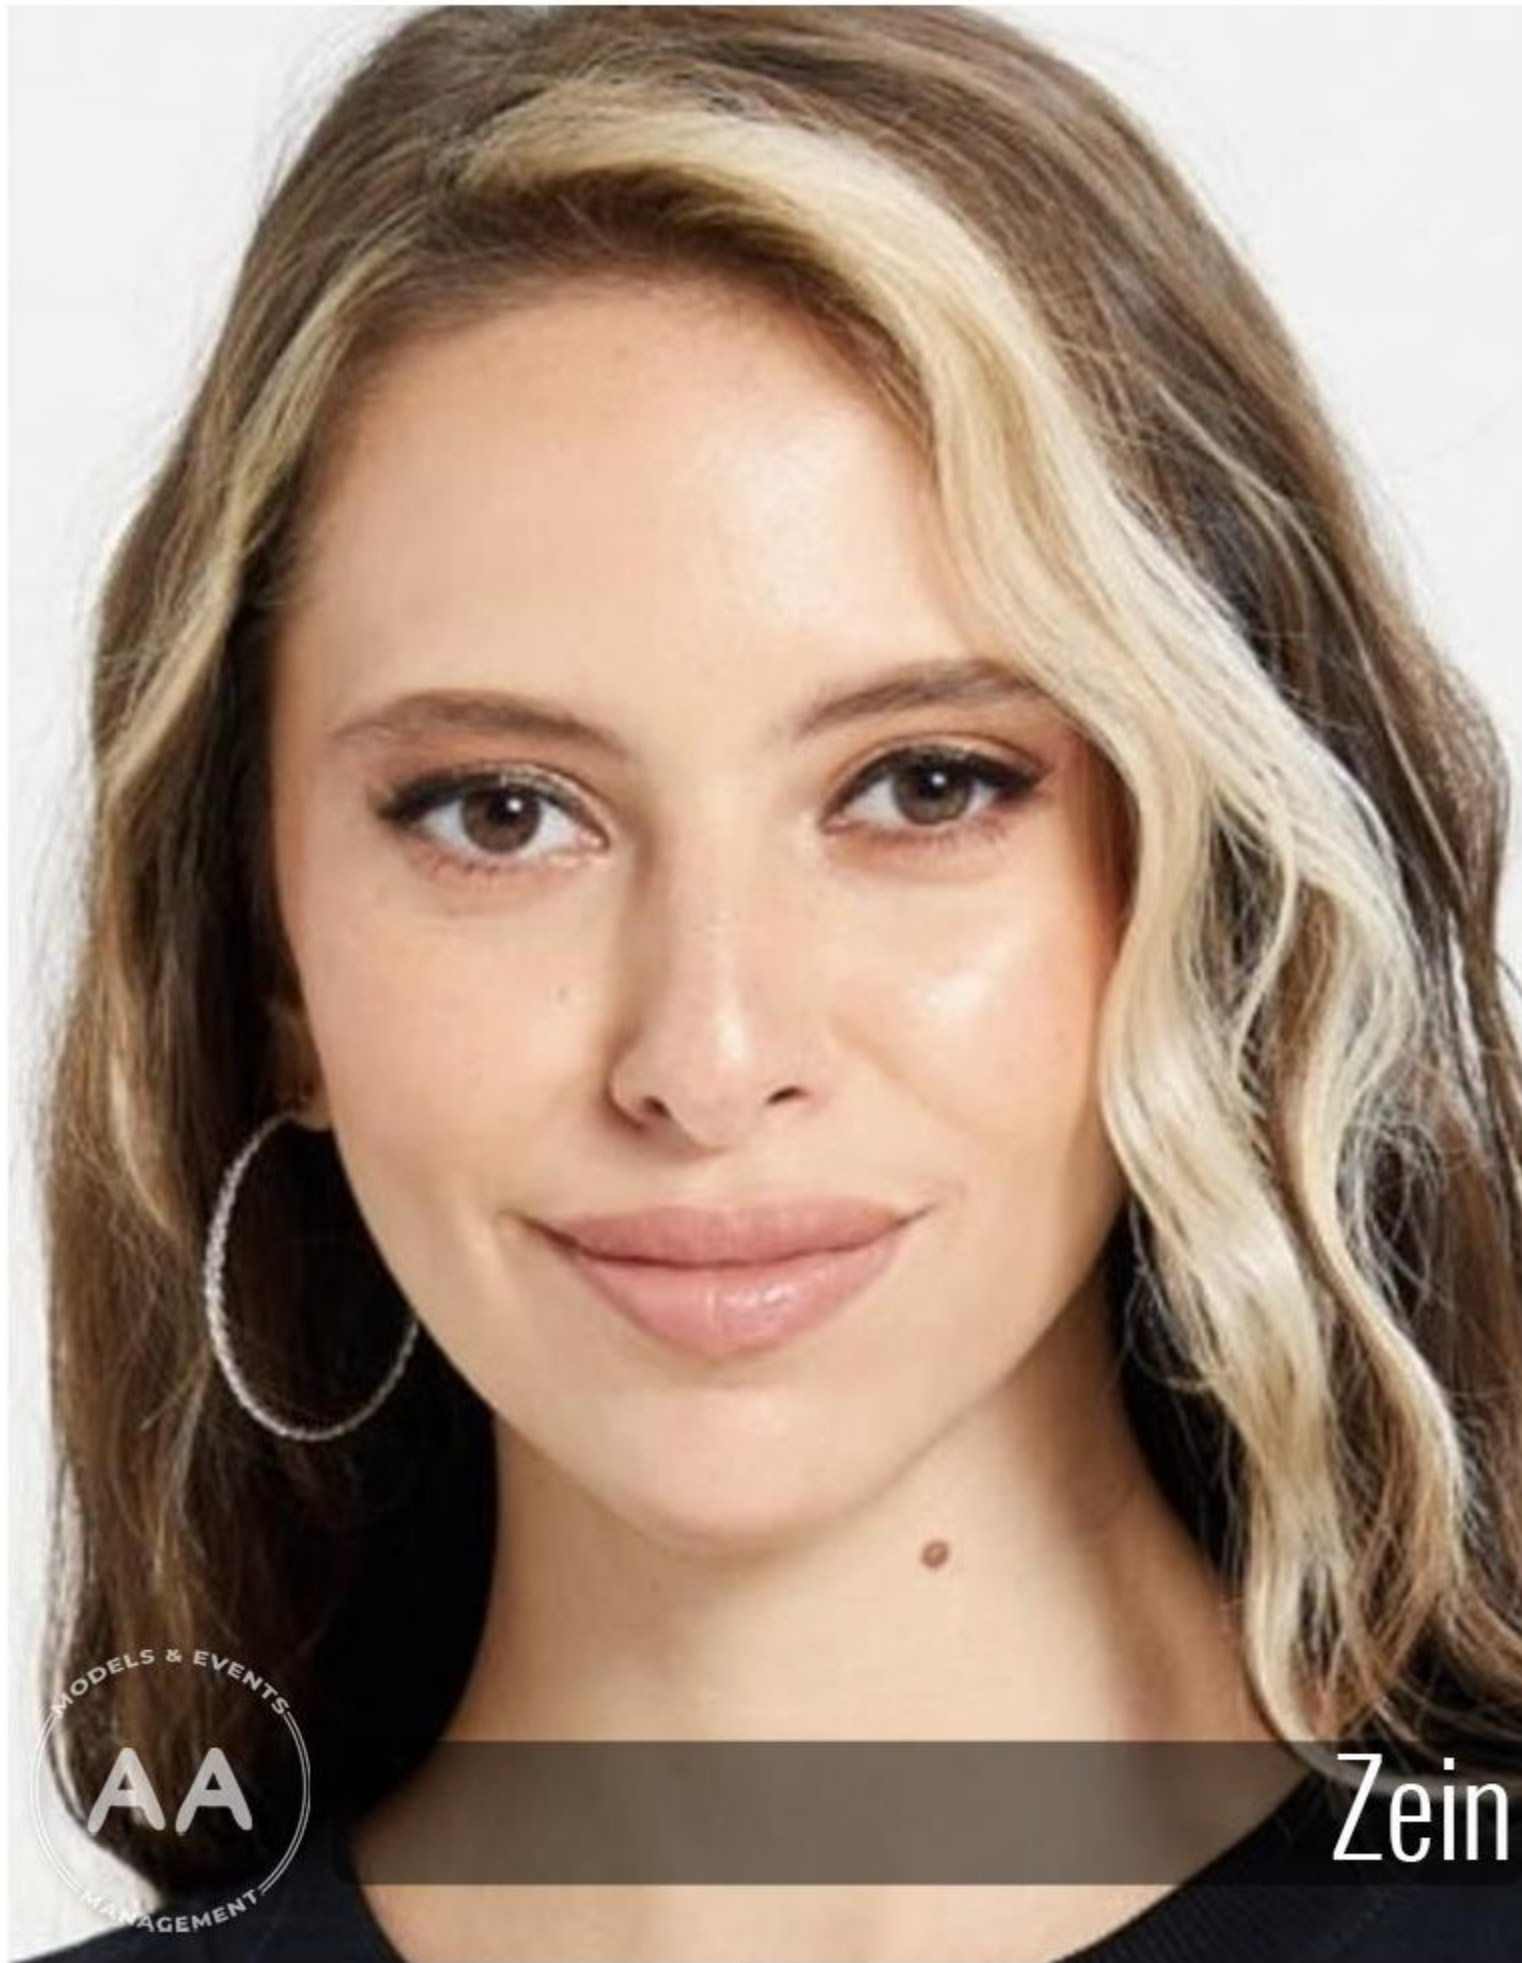

# AA Models Management

Zein

Height: 164 cm      Bust/Chest: 76.2 cm      Waist: 60.9 cm      Hips: 83.8 cm  
Eyes: Brown      Skin: White      Hair: Light Brown      Shoes: 37