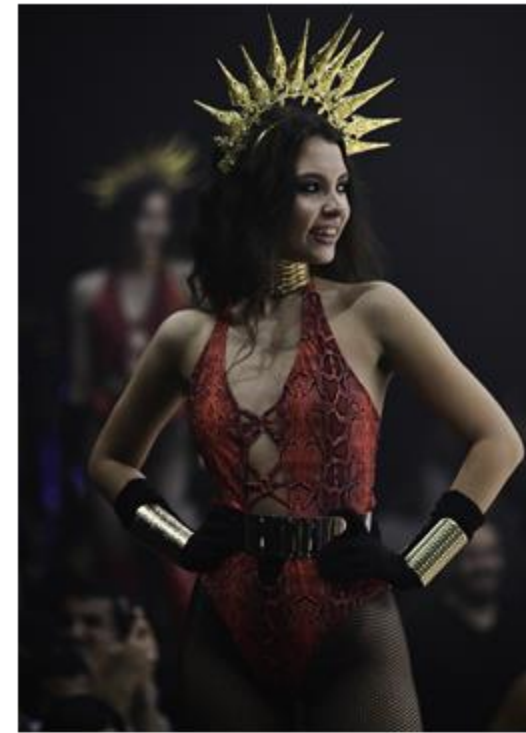

AA Models Management

Nataliia O.

Height: 170 cm

Bust/Chest: 88 cm

Waist: 63 cm

Hips: 95 cm

Eyes: Brown

Skin: White

Hair: Brown

Shoes: 38