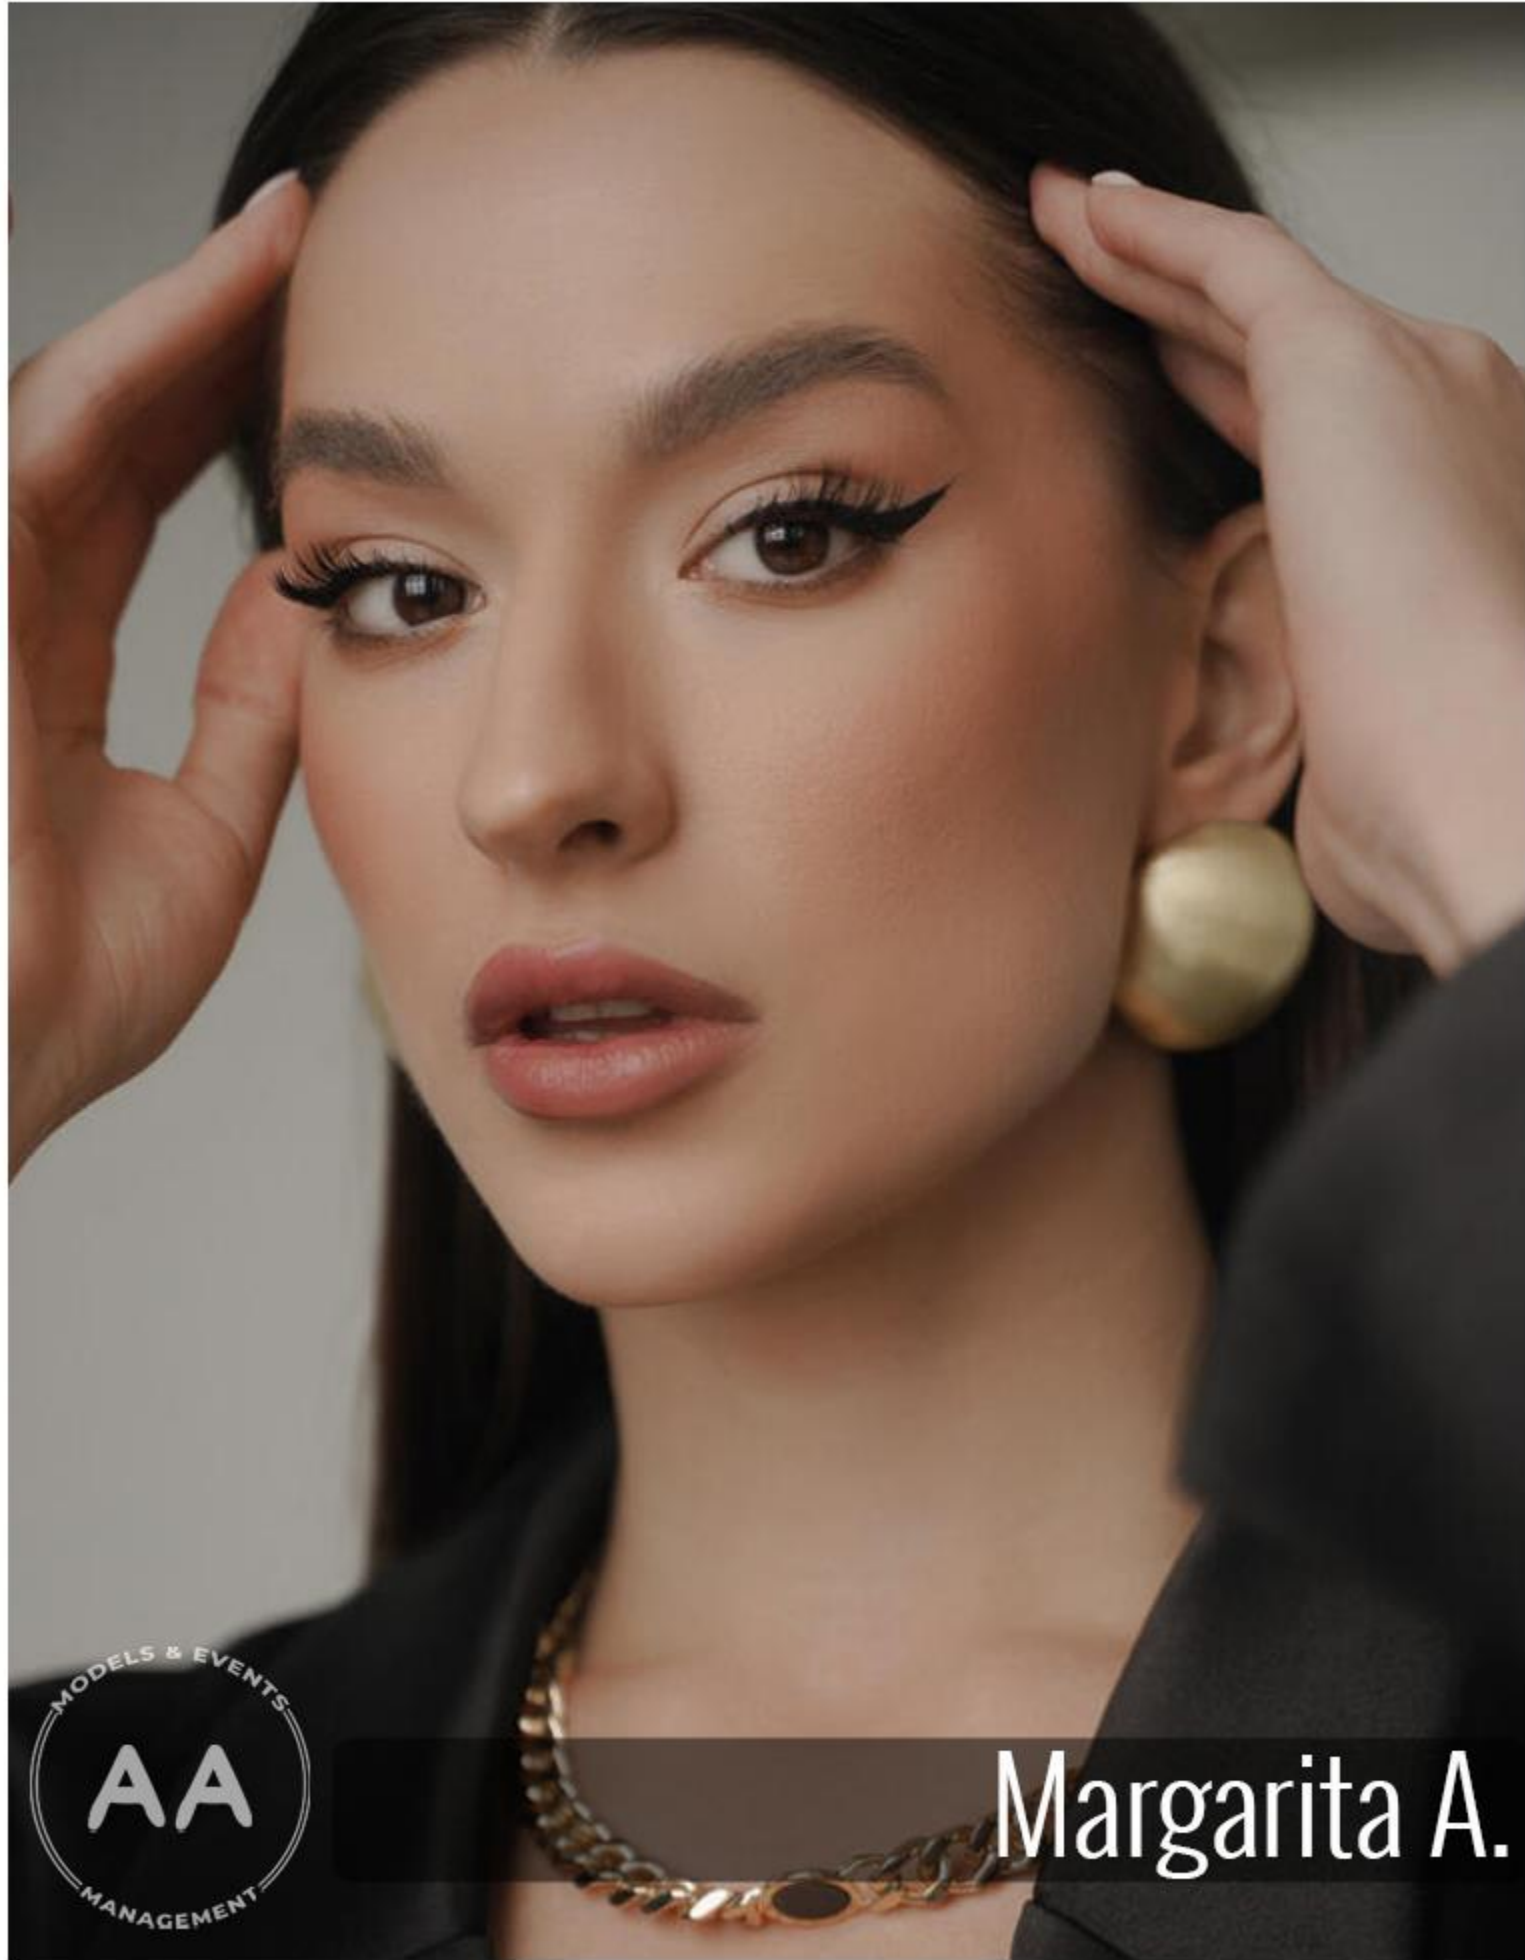

AA Models Management

Margarita A.

Height: 173 cm Bust/Chest: 89 cm Waist: 67 cm Hips: 97 cm
Eyes: Brown Skin: White Hair: Dark Brown Shoes: 40