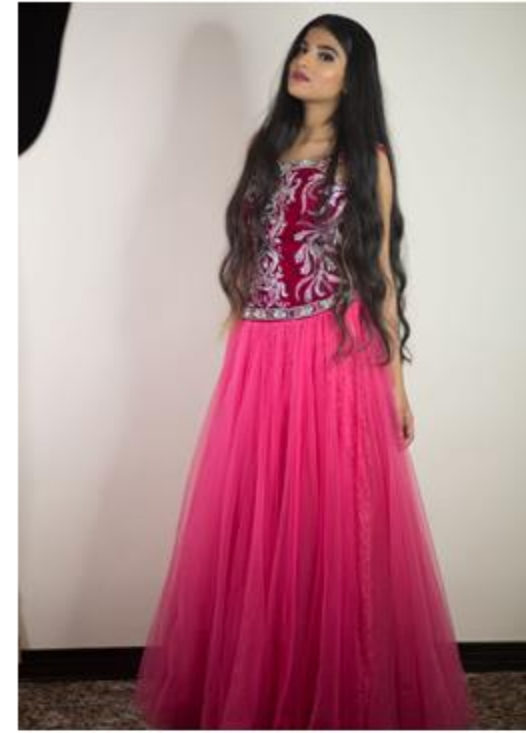

# AA Models Management

Faryal A.

Height:

Bust/Chest:

Waist:

Hips:

Eyes: Dark Brown

Skin: Fair

Hair: Black

Shoes: