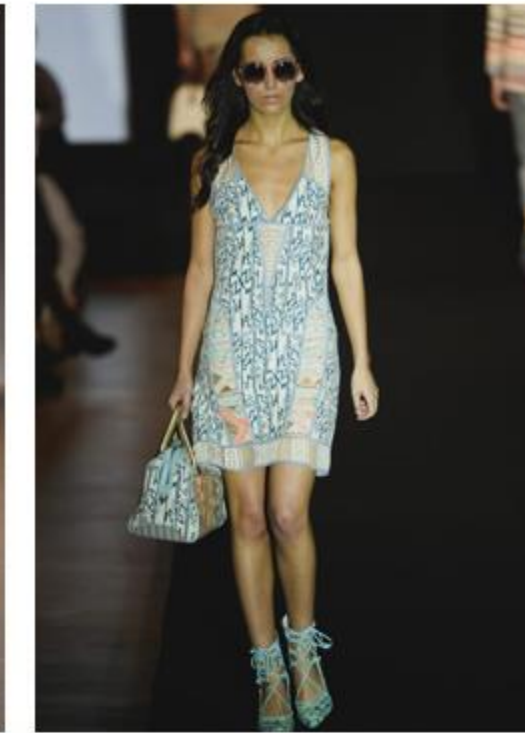

AA Models Management

Height: 173 cm

Bust/Chest: 87 cm

Waist: 62 cm

Hips: 92 cm

Eyes: Brown

Skin: Fair

Hair: Dark Brown