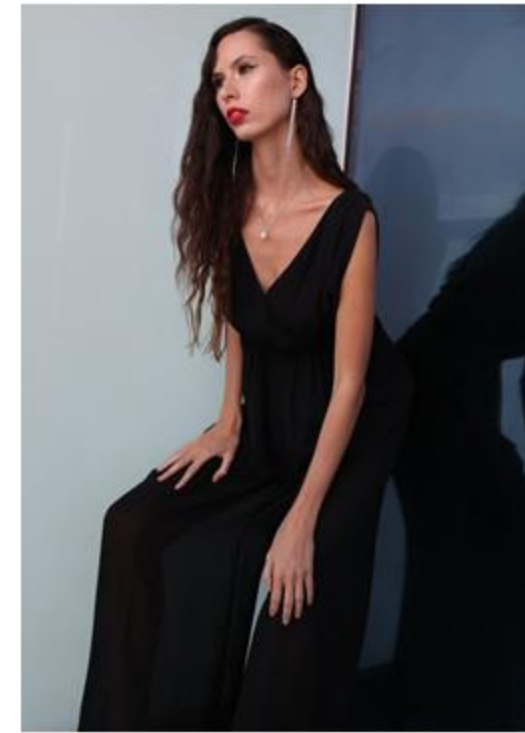

AA Models Management

Height:

Eyes: Brown

Bust/Chest:

Skin: White

Waist:

Hair: Brown

Hips: