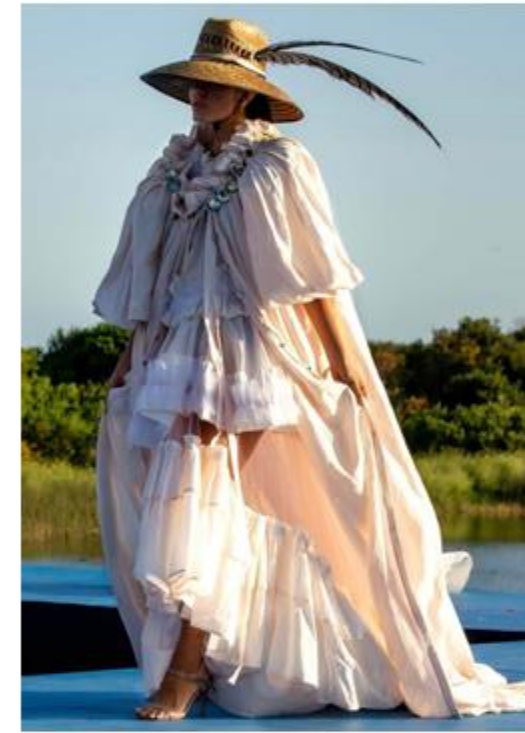

AA Models Management

Height: 178 cm

Bust/Chest: 83 cm

Waist: 62 cm

Hips: 93 cm

Eyes: Brown

Skin: Fair

Hair: Black

Shoes: 40