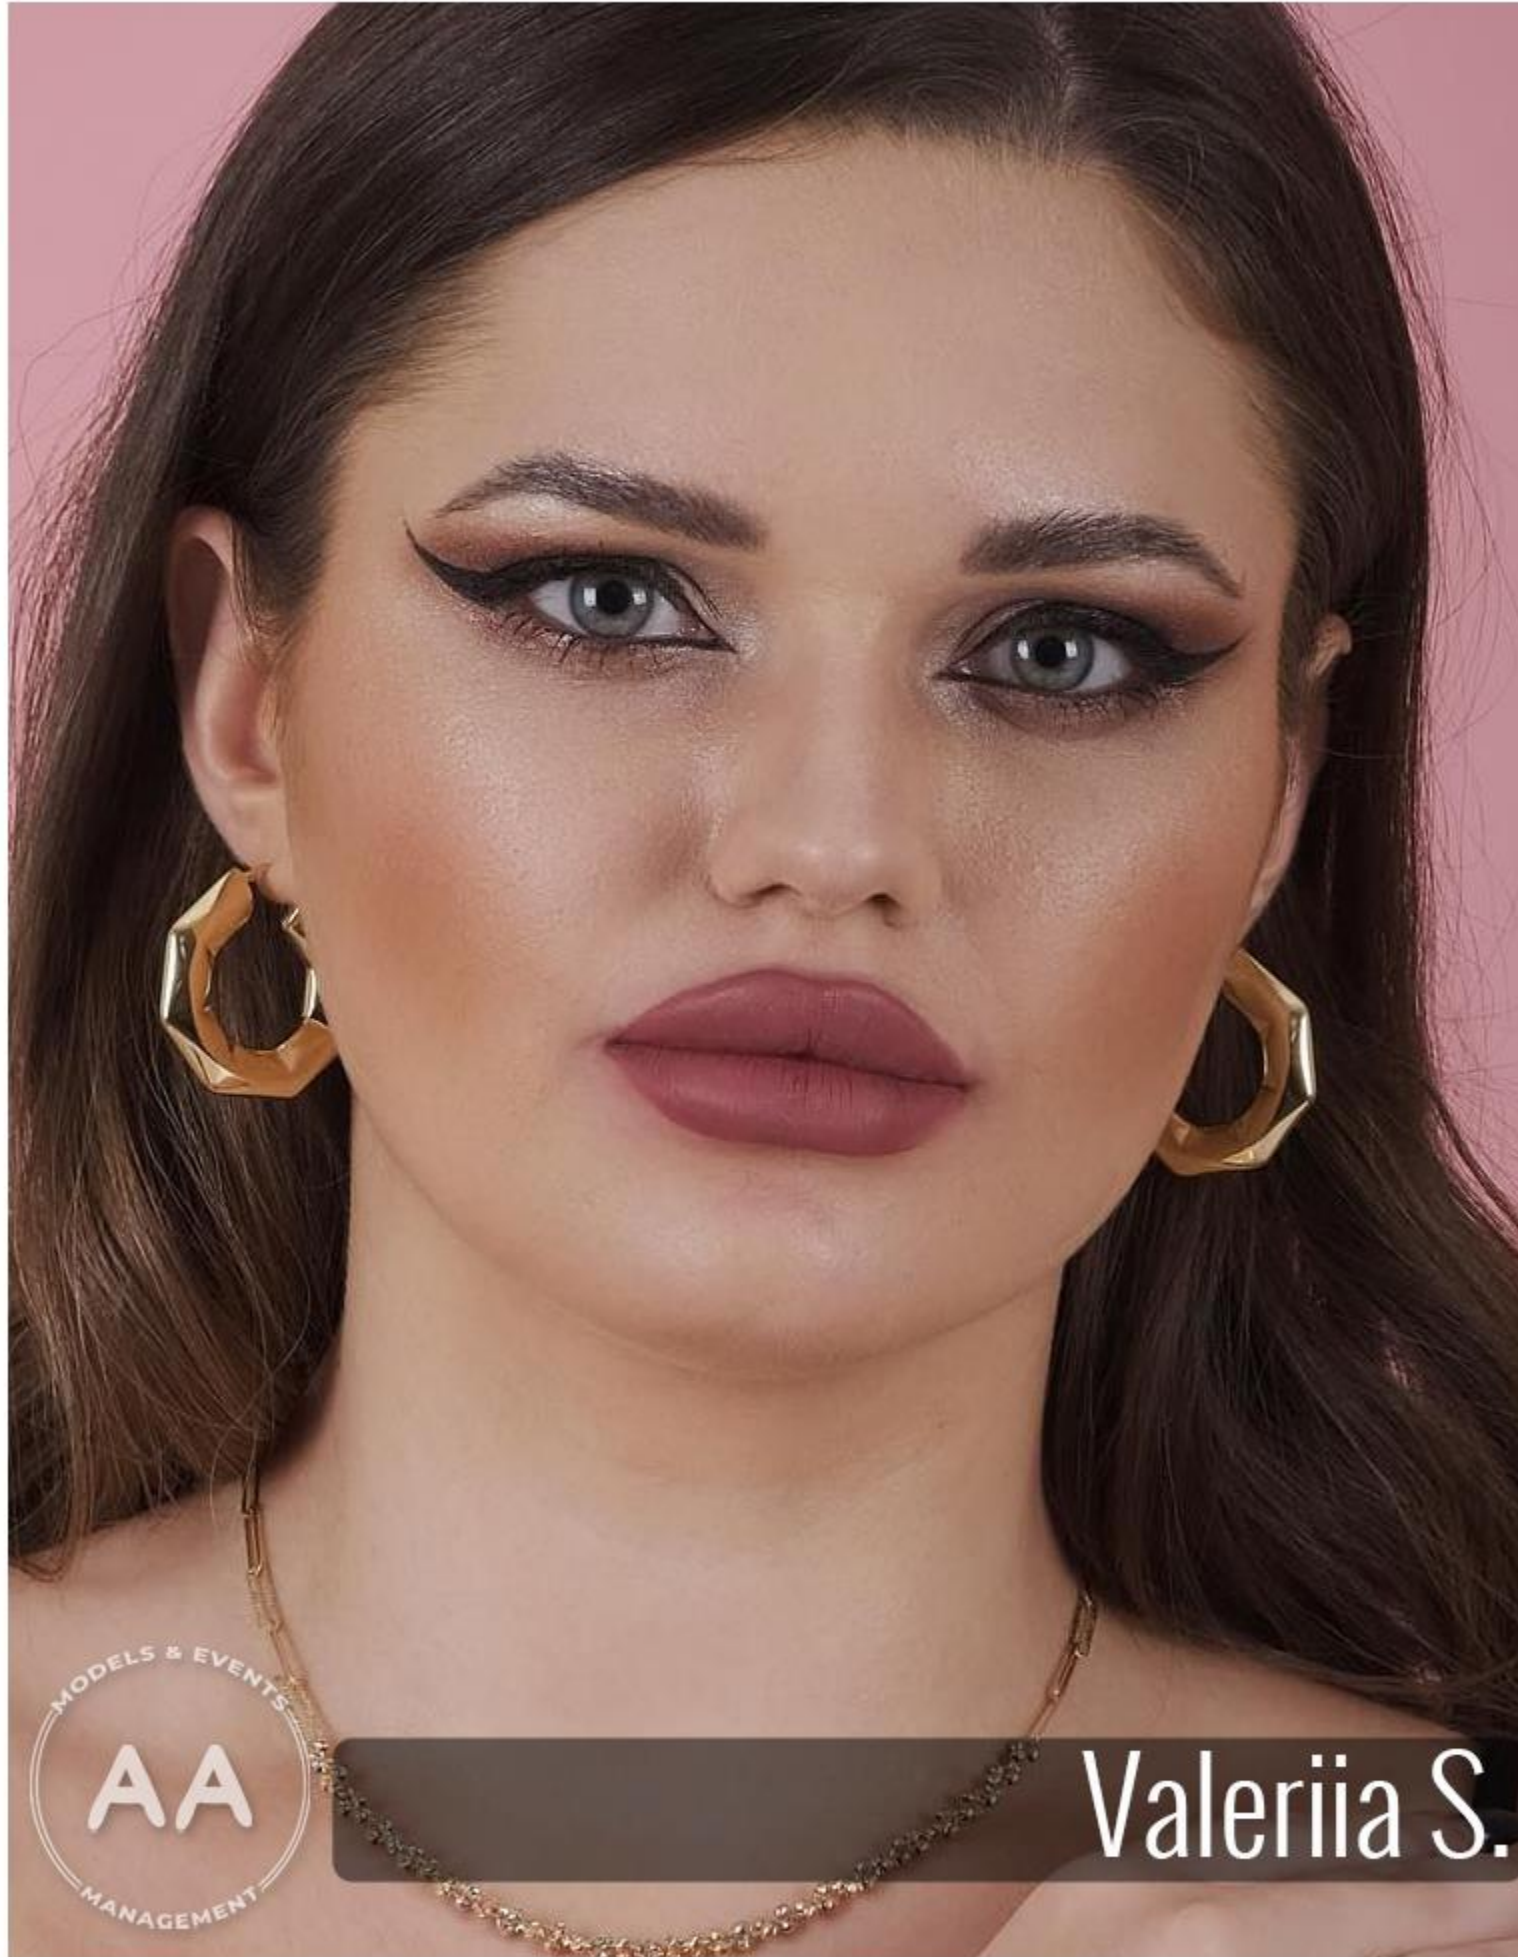

AA Models Management

Height: 178 cm

Bust/Chest:

Waist:

Hips:

Eyes: Blue

Skin: White

Hair: Brown