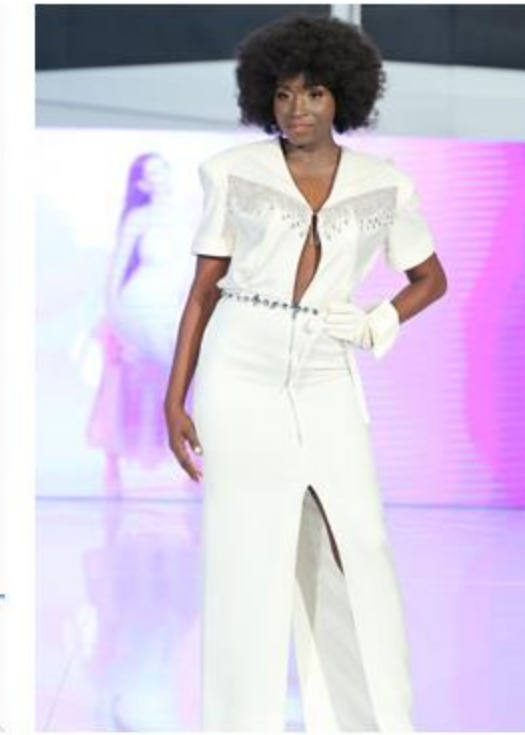

AA Models Management

Height: 173 cm

Bust/Chest: 83 cm

Waist: 60 cm

Hips: 90 cm

Eyes: Brown

Skin: Brown

Hair: Black

Shoes: 39