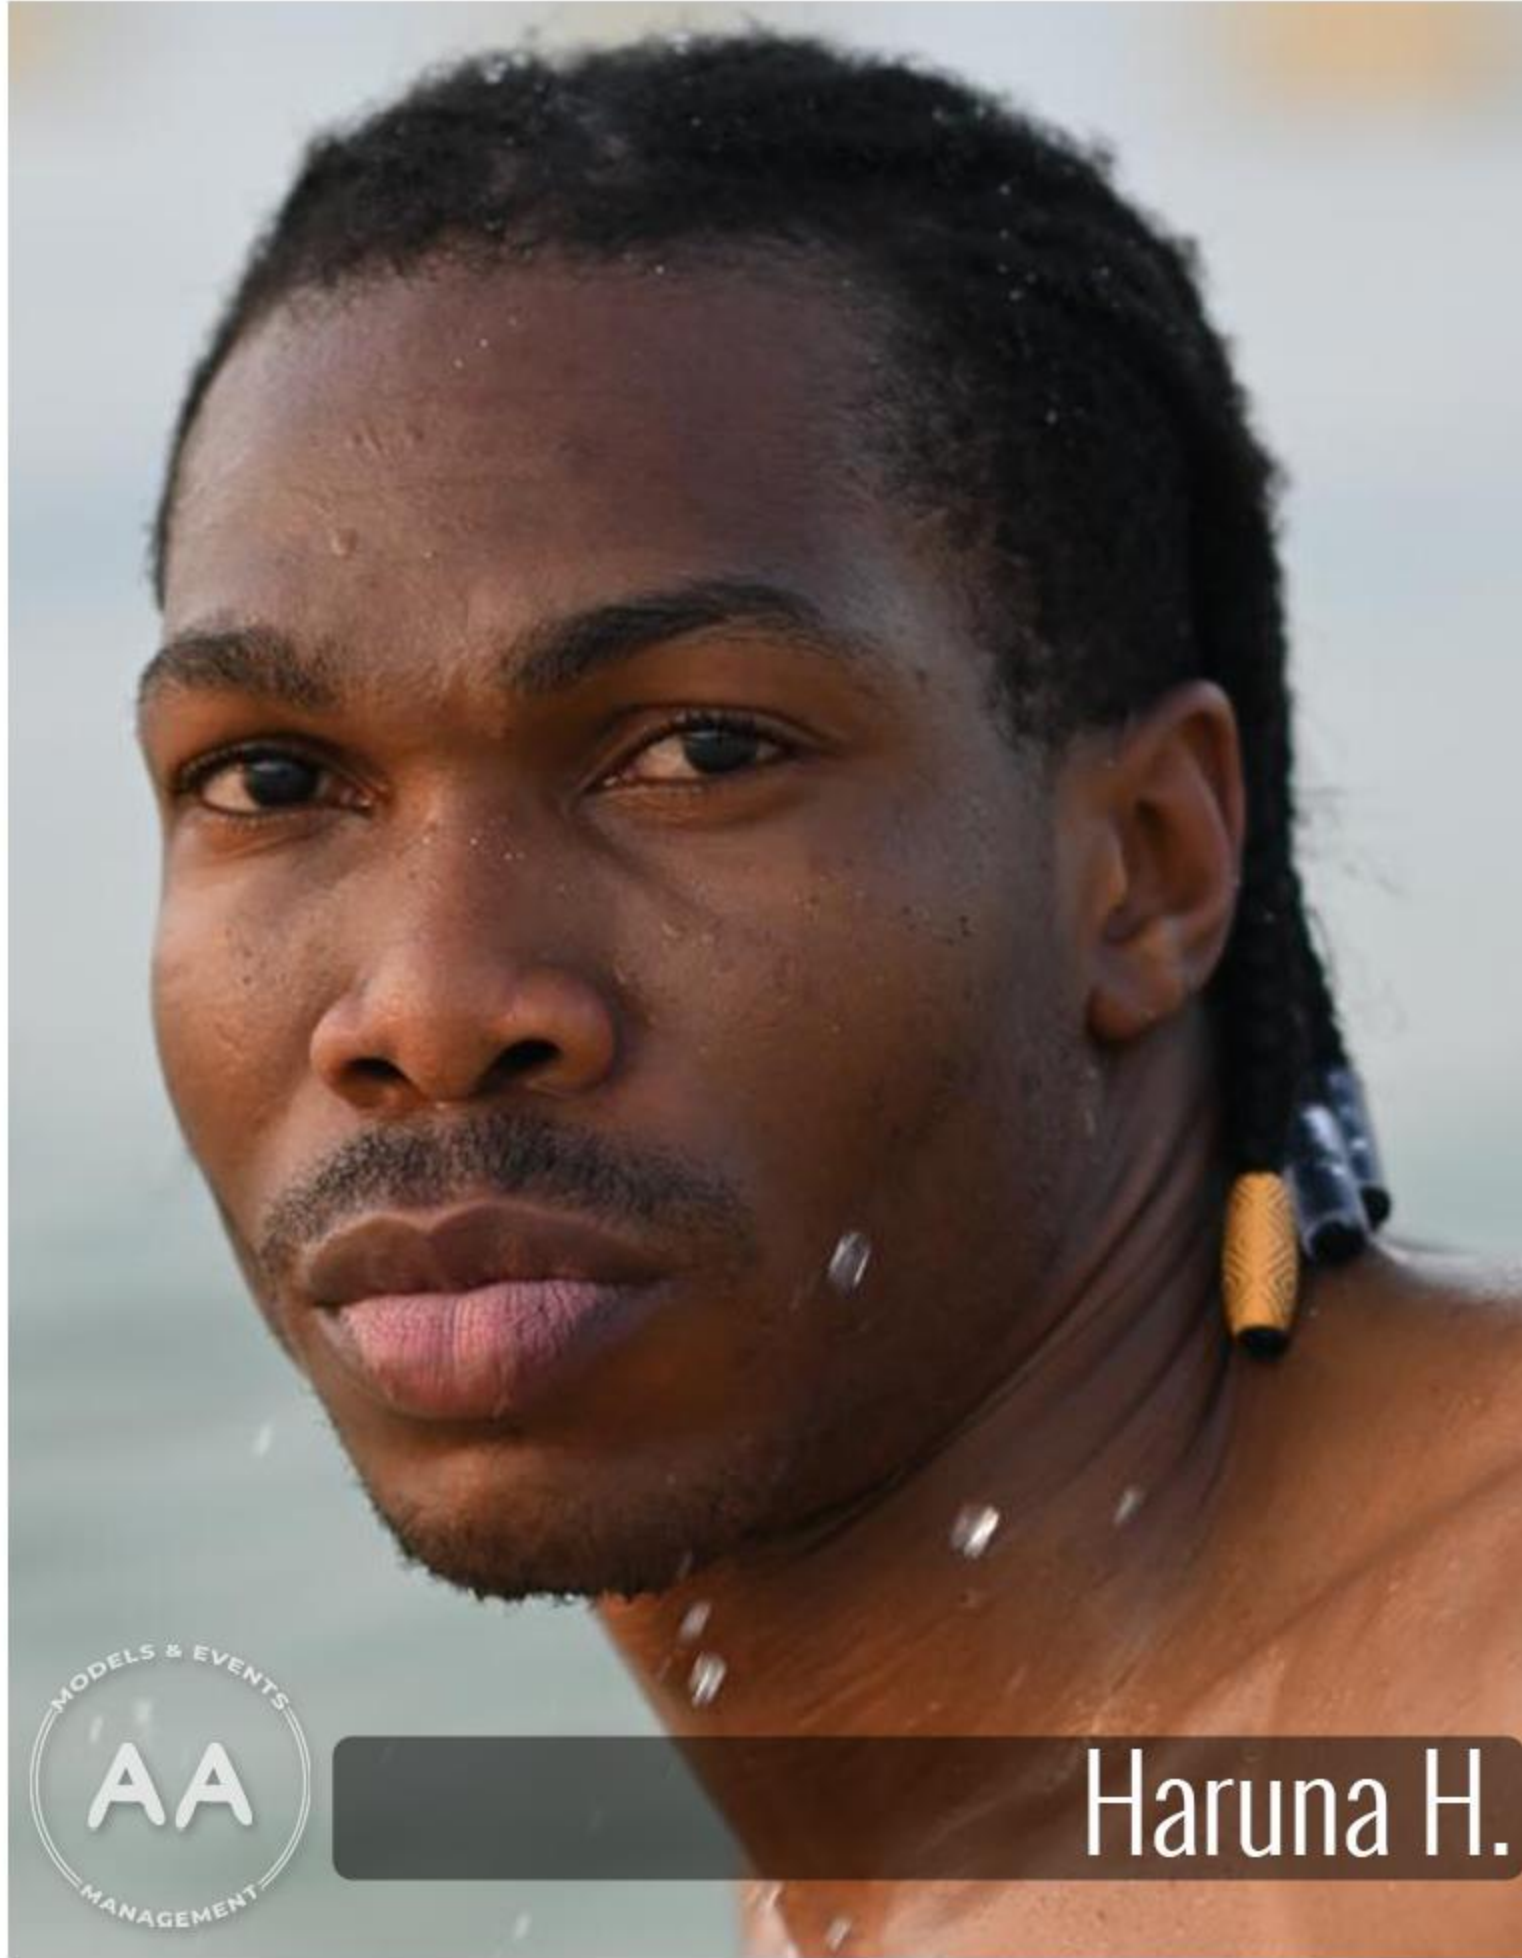

# AA Models Management

Haruna H.

Height: 193.4 cm

Bust/Chest: 100 cm

Waist: 85 cm

Hips: 90 cm

Eyes: Dark Brown

Skin: Brown

Hair: Black

Shoes: 45

[projects@a-amodelsandevents.com](mailto:projects@a-amodelsandevents.com)

[www.a-amodelsandevents.com](http://www.a-amodelsandevents.com)