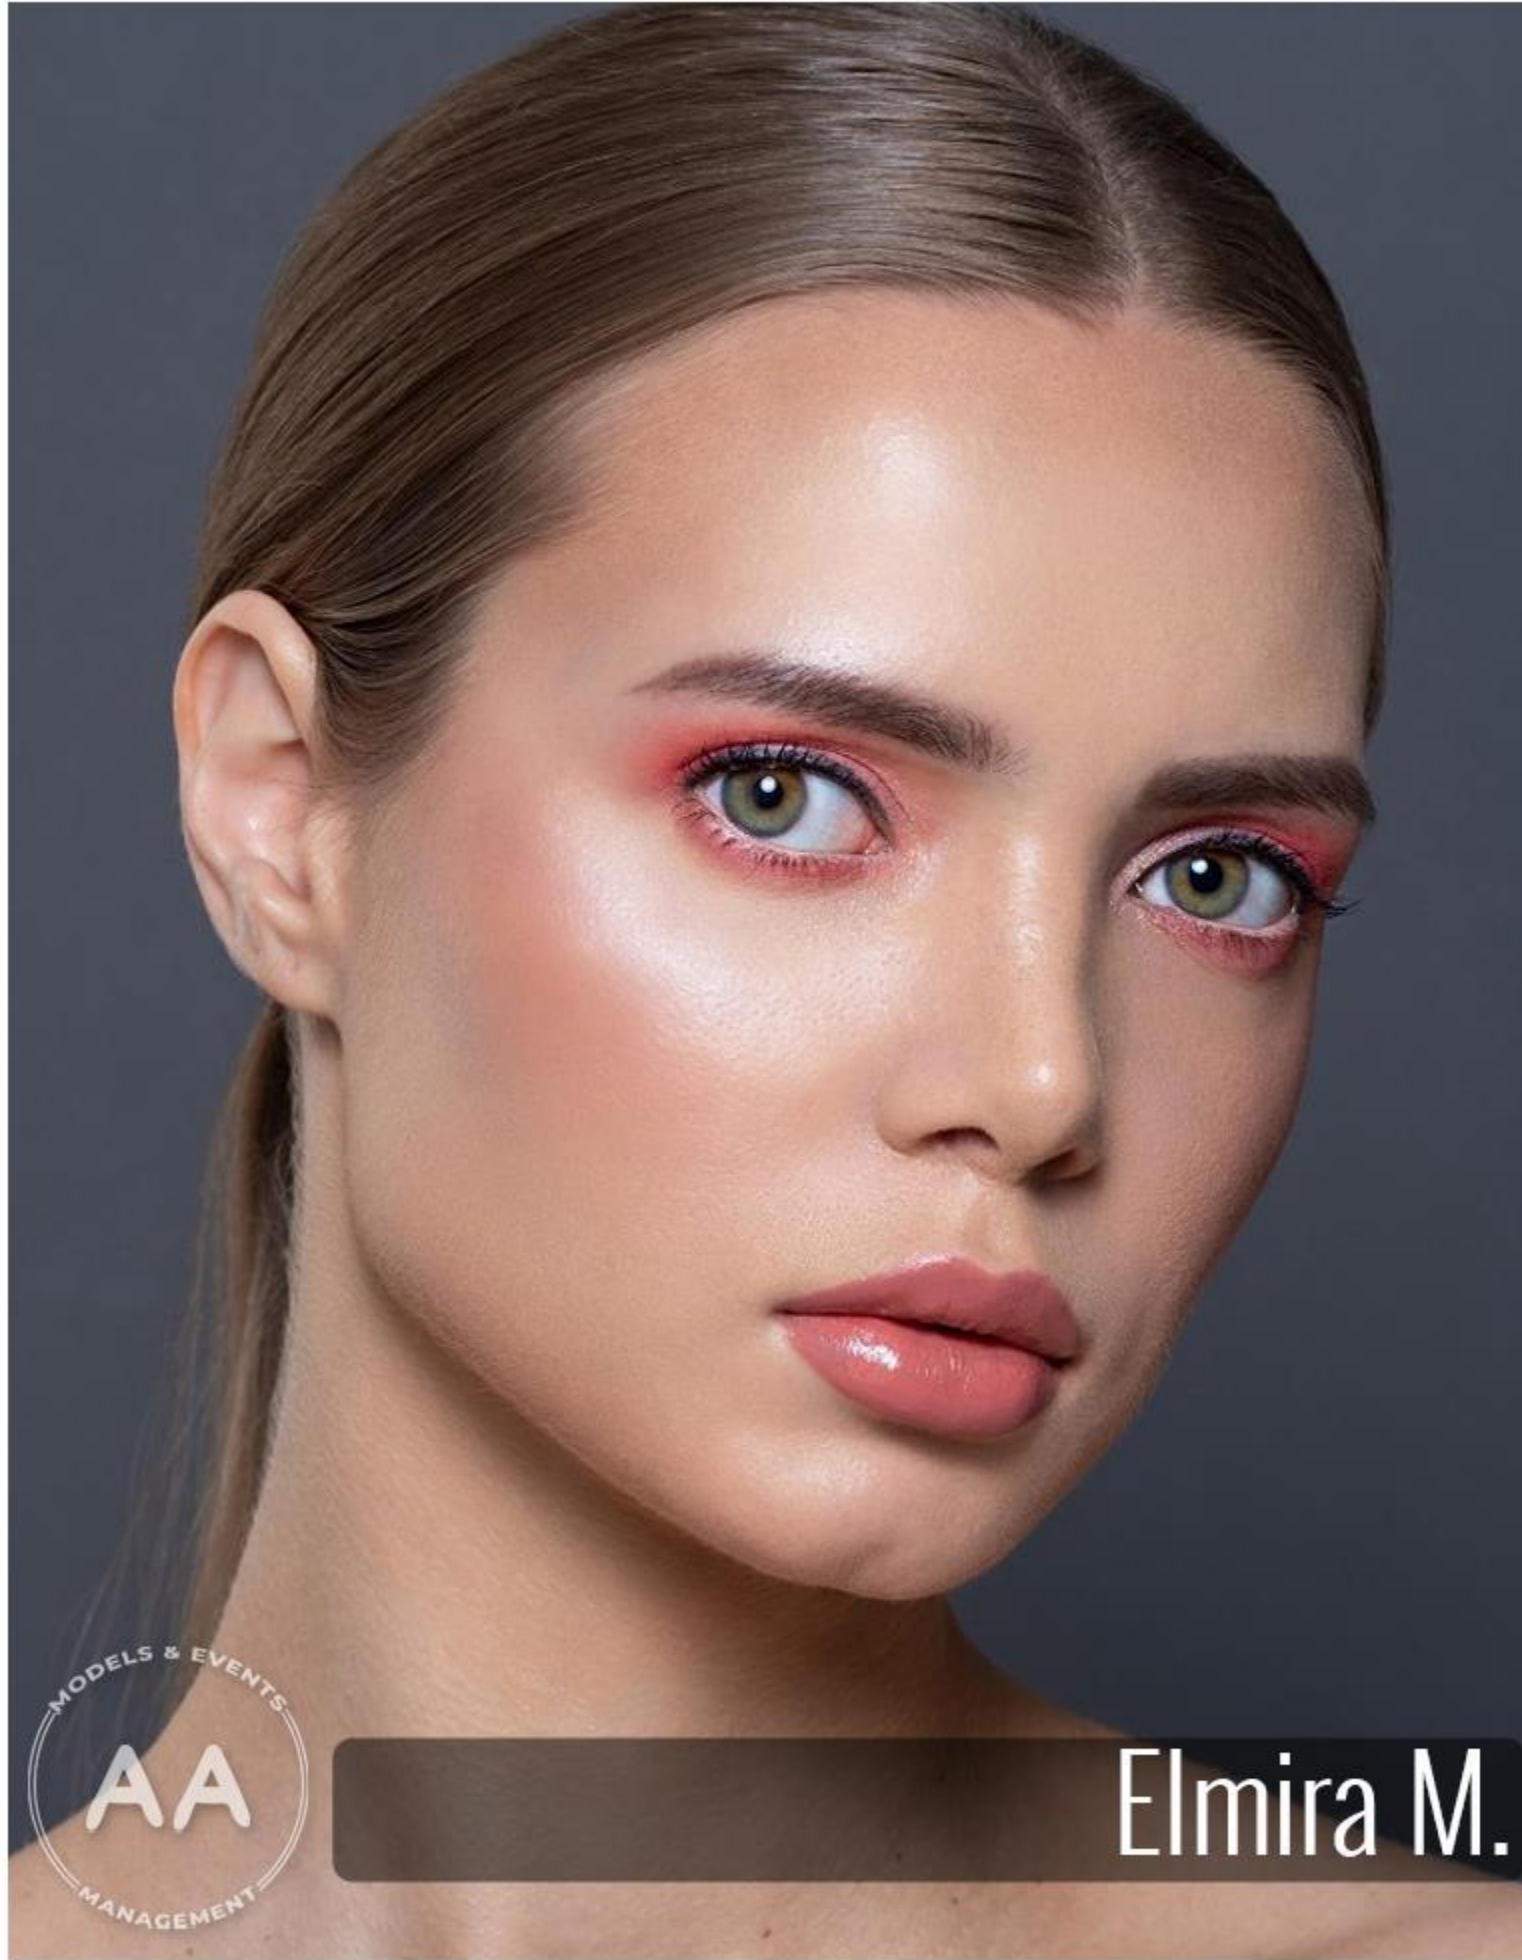

AA Models Management

Height: 174 cm Bust/Chest: 85 cm Waist: 63 cm Hips: 90 cm
Eyes: Green Skin: White Hair: Dark Blonde Shoes: 39

projects@a-amodelsandevents.com

www.a-amodelsandevents.com