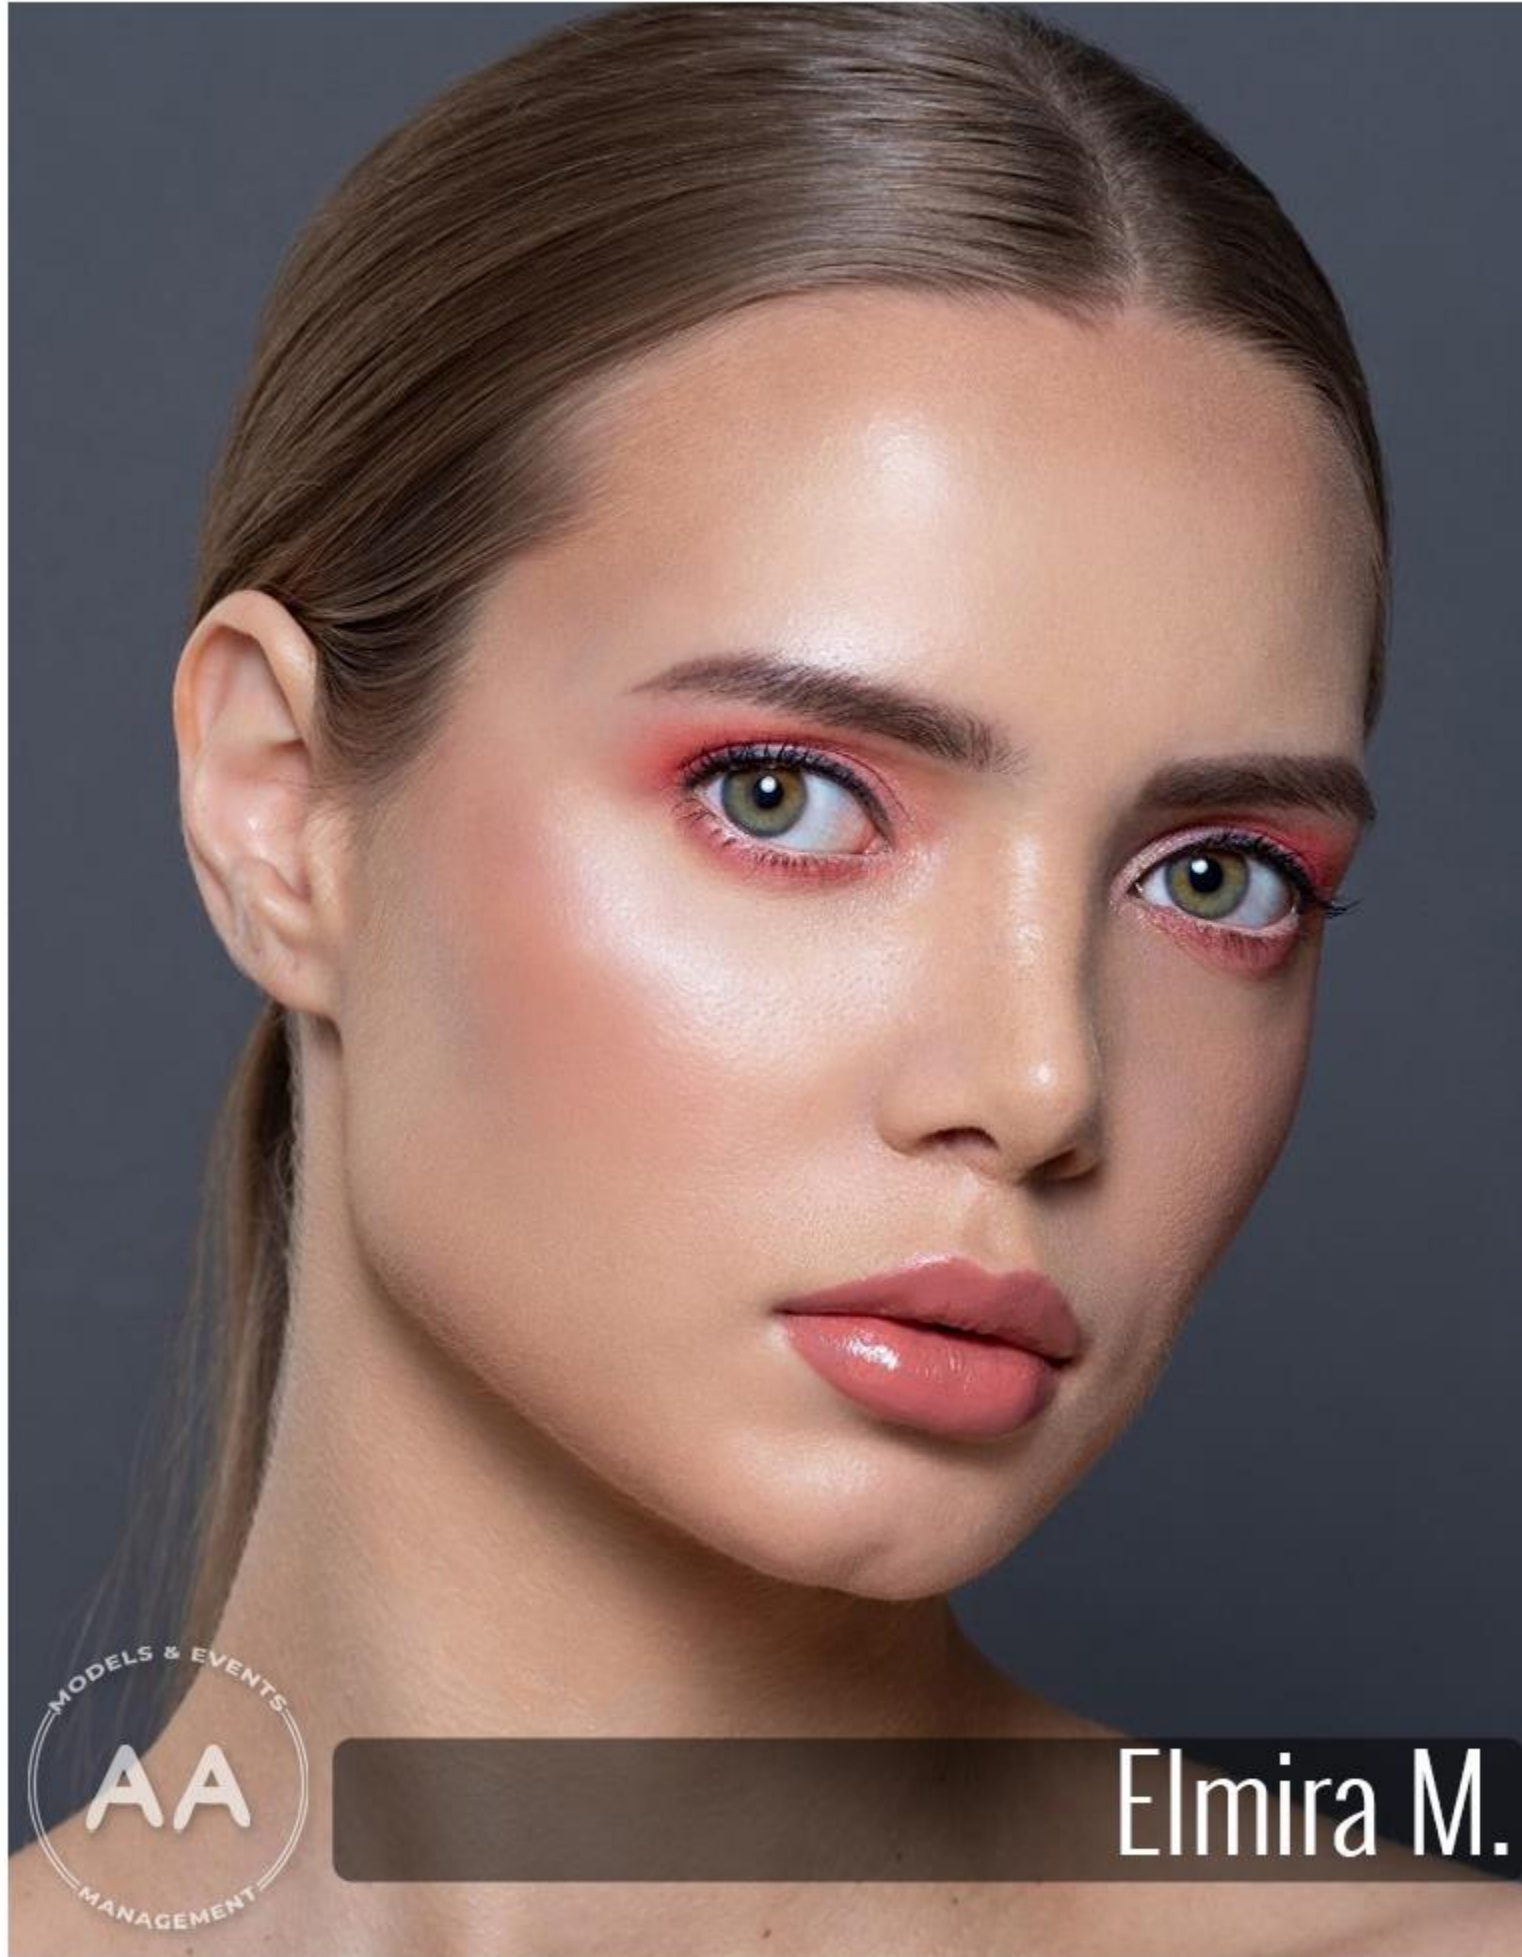

AA Models Management

Elmira M.

Height: 174 cm

Bust/Chest: 85 cm

Waist: 63 cm

Hips: 90 cm

Eyes: Green

Skin: White

Hair: Dark Blonde

Shoes: 39

projects@a-modelsandevents.com

www.a-modelsandevents.com