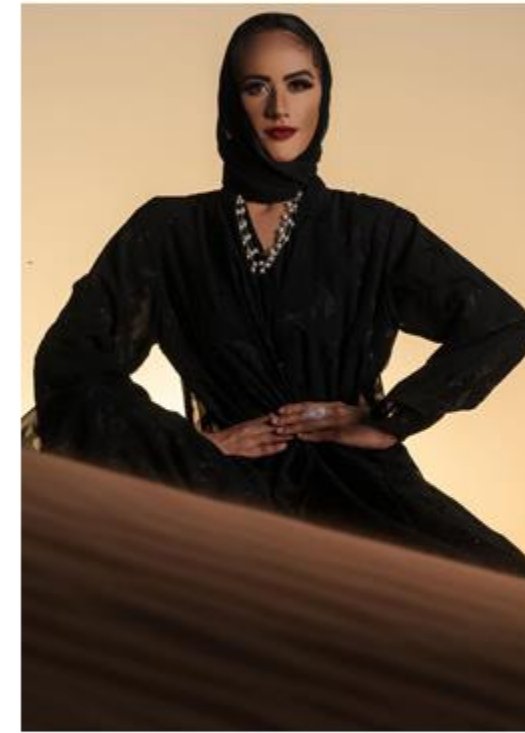

AA Models Management

Height: 177 cm

Bust/Chest: 78 cm

Waist: 61 cm

Hips: 88 cm

Eyes: Brown

Skin: Fair

Hair: Brown

Shoes: 38