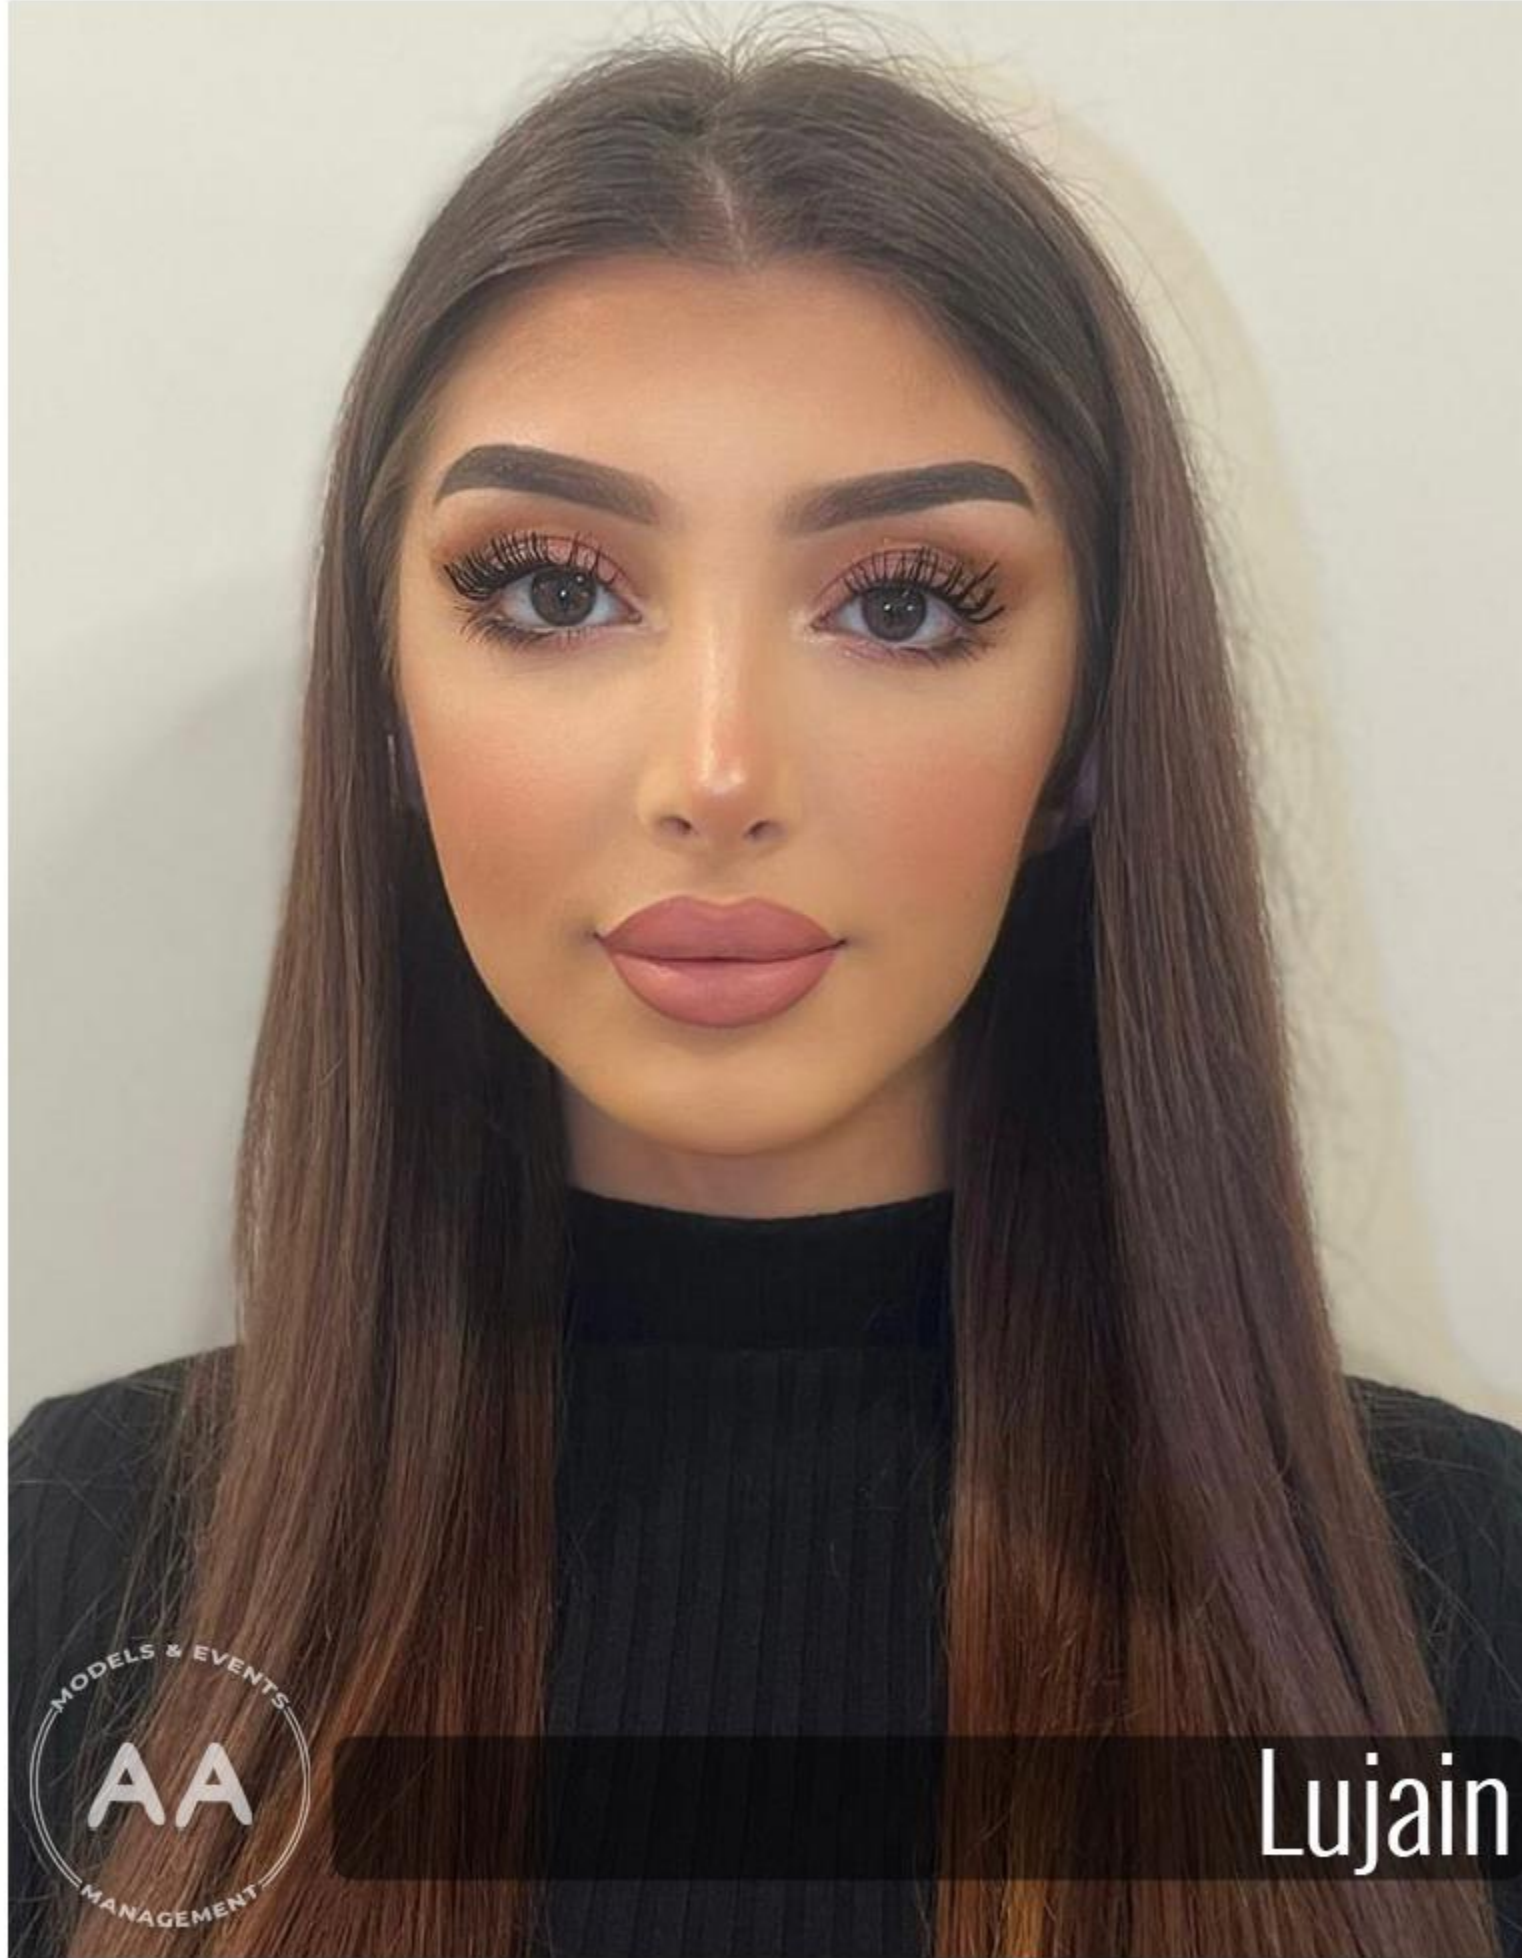

AA Models Management

Height: 165 cm

Bust/Chest:

Waist:

Hips:

Eyes: Dark Brown

Skin: White

Hair: Brown