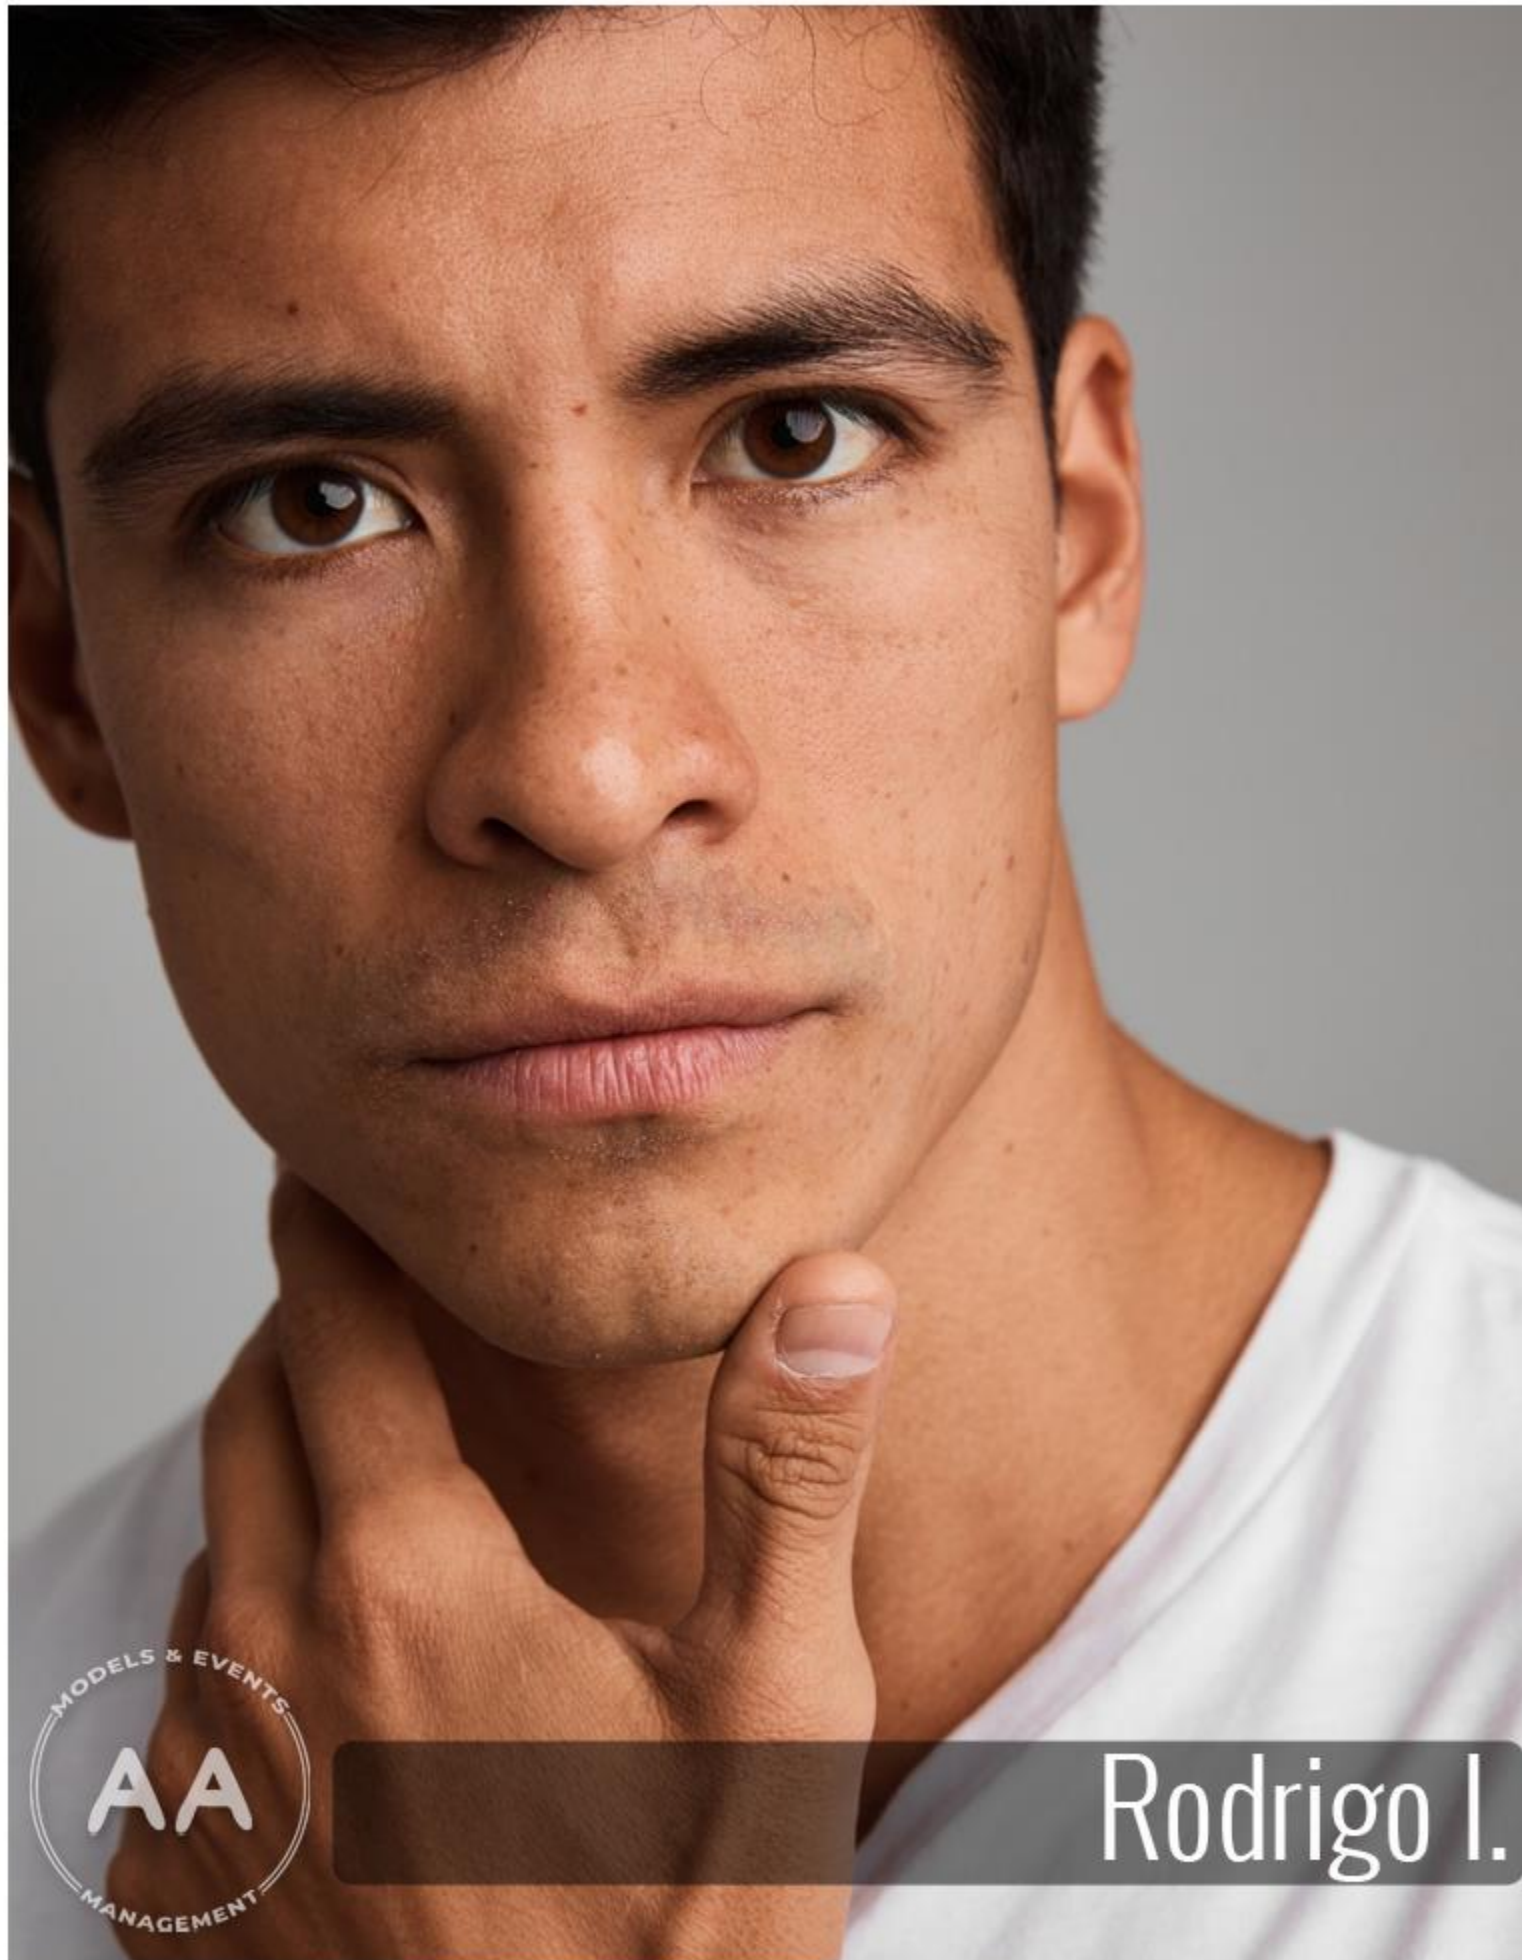

AA Models Management

Rodrigo I.

Height: 180 cm Bust/Chest: 106 cm Waist: 81 cm Hips: 93 cm
Eyes: Brown Skin: Fair Hair: Black Shoes: 44