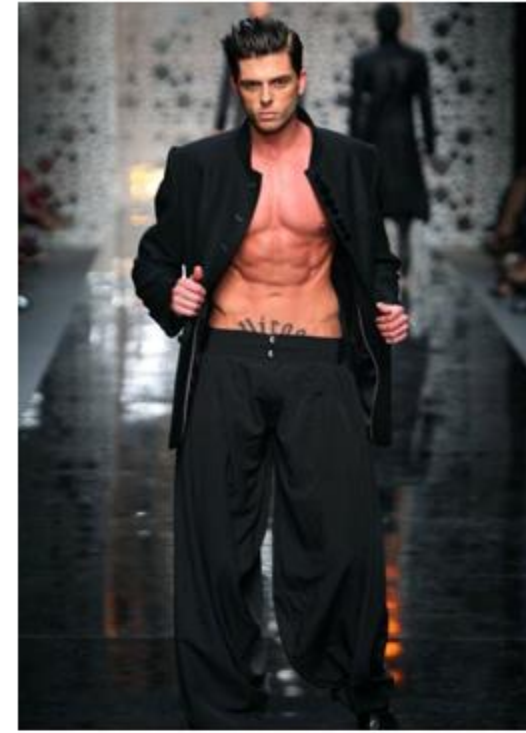

AA Models Management

Patrick M.

Height: 188 cm

Bust/Chest: 102 cm

Waist: 84 cm

Hips: 96 cm

Eyes: Green

Skin: Fair

Hair: Brown

Shoes: 44

projects@a-amodelsandevents.com

www.a-amodelsandevents.com