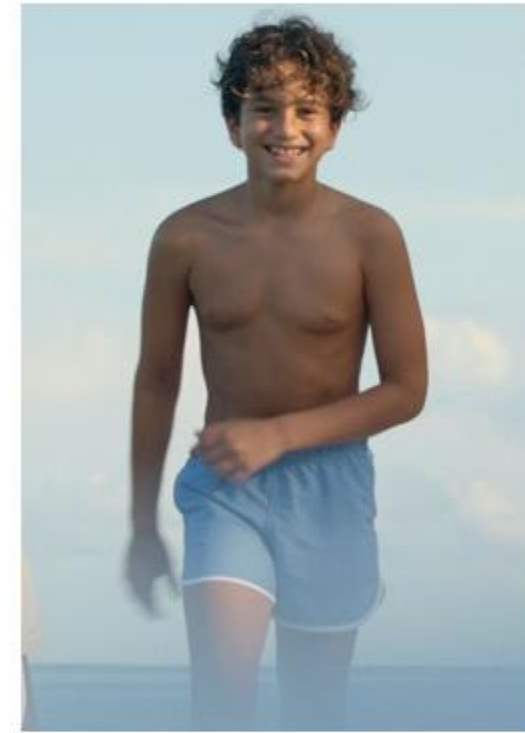

AA Models Management

Height: Bust/Chest: Waist: Hips:
Eyes: Dark Brown Skin: Fair Hair: Brown Shoes: