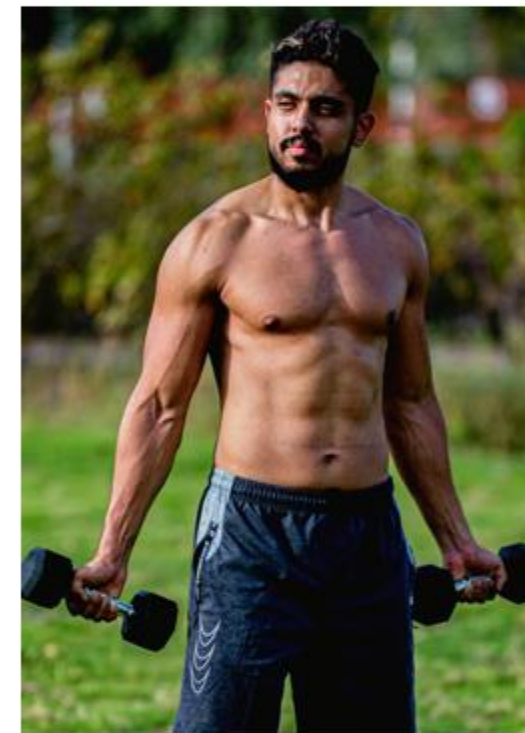

# AA Models Management

Height: 174 cm      Bust/Chest:      Waist:      Hips:  
Eyes: Dark Brown      Skin: Fair      Hair: Black      Shoes: 43