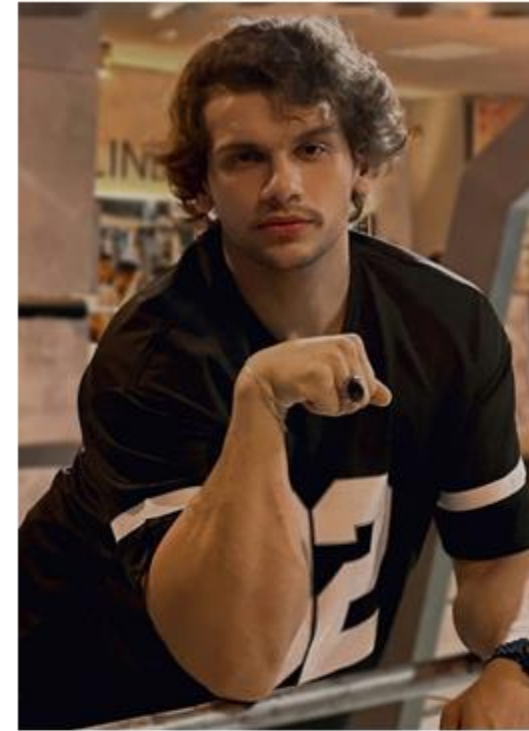

AA Models Management

Adel A.

Height: 185 cm

Bust/Chest: 100 cm

Waist: 80 cm

Hips: 85 cm

Eyes: Brown

Skin: White

Hair: Brown

Shoes: 43