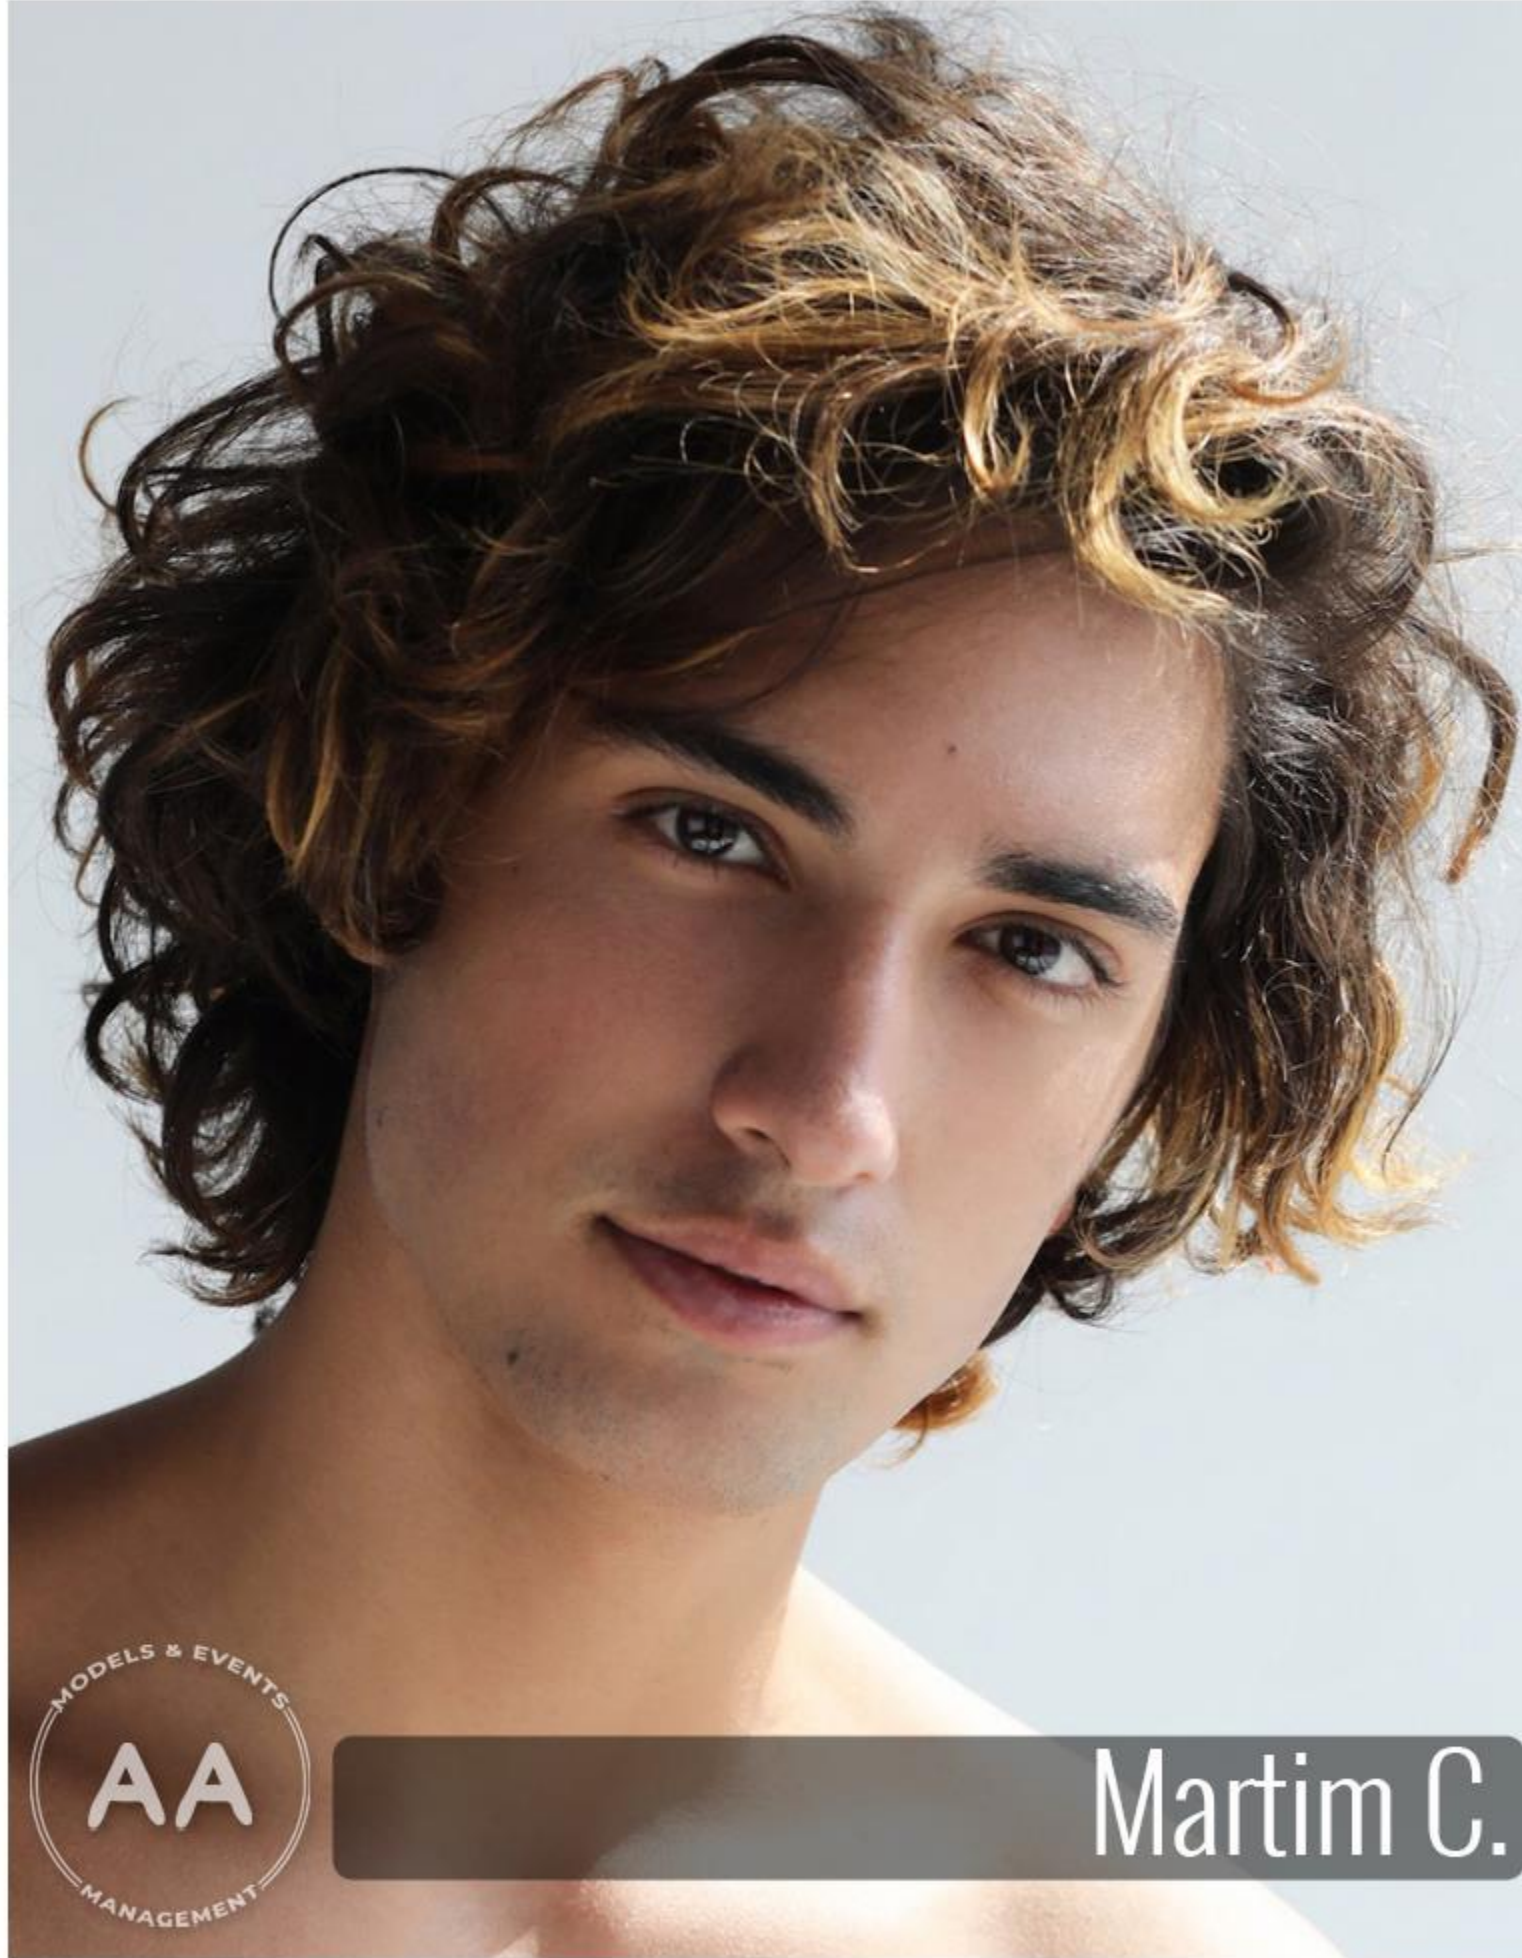

AA Models Management

Martim C.

Height: 183 cm

Bust/Chest: 73 cm

Waist:

Hips:

Eyes: Brown

Skin: White

Hair: Brown

Shoes: 43