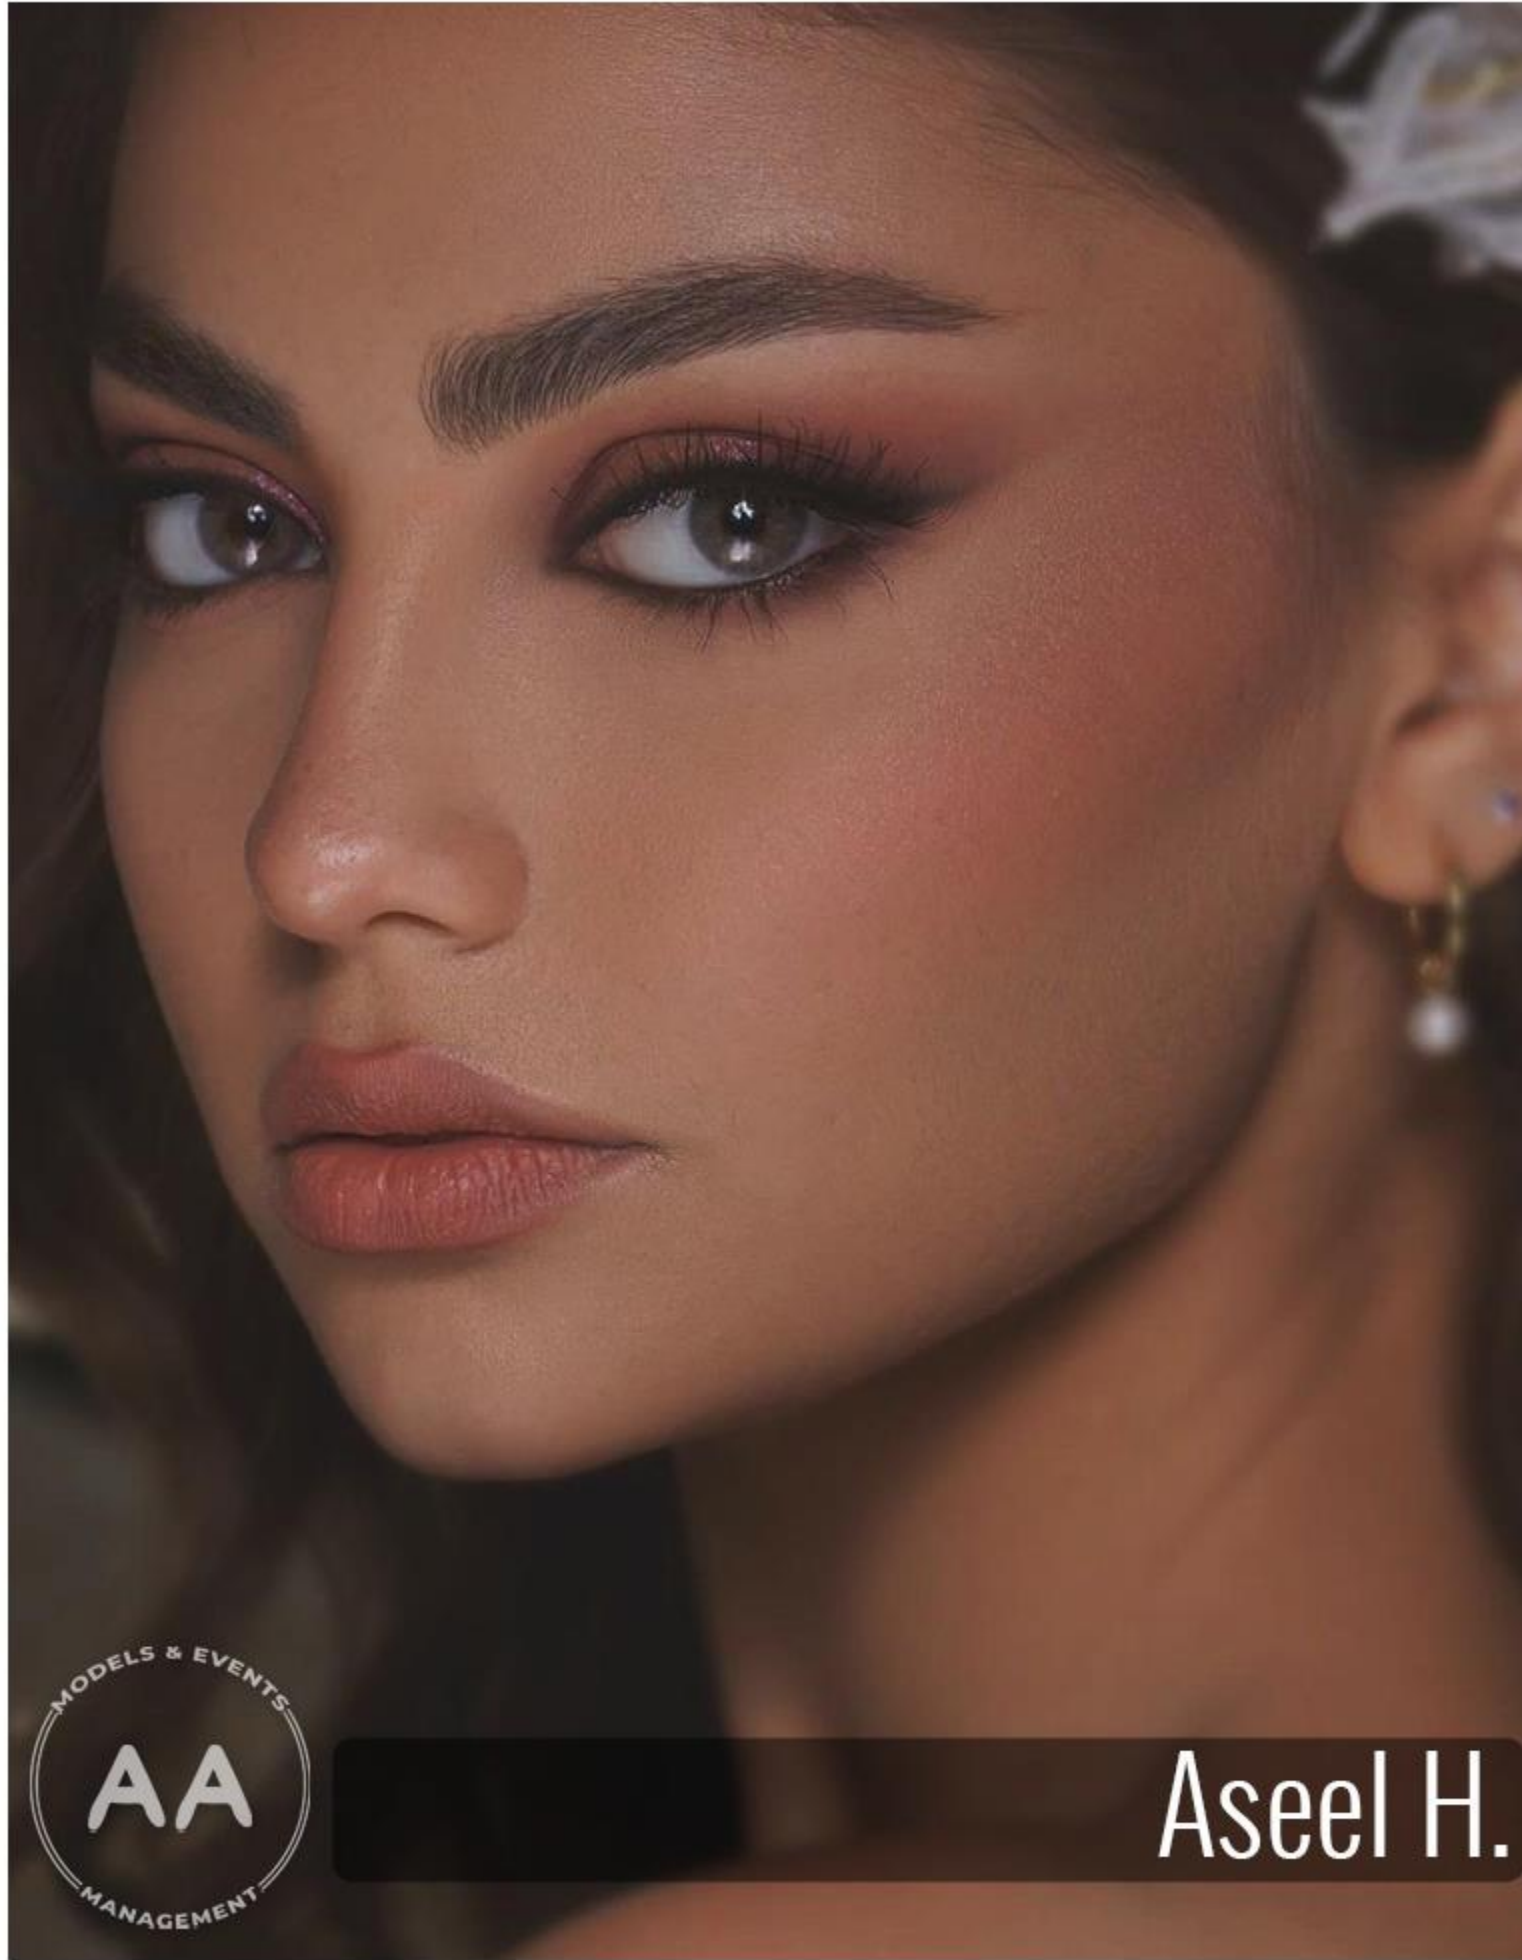

AA Models Management

Aseel H.

Height: 177 cm

Bust/Chest: 82 cm

Waist: 64 cm

Hips: 89 cm

Eyes: Brown

Skin: Fair

Hair: Dark Brown

Shoes: 38

projects@a-amodelsandevents.com

www.a-amodelsandevents.com