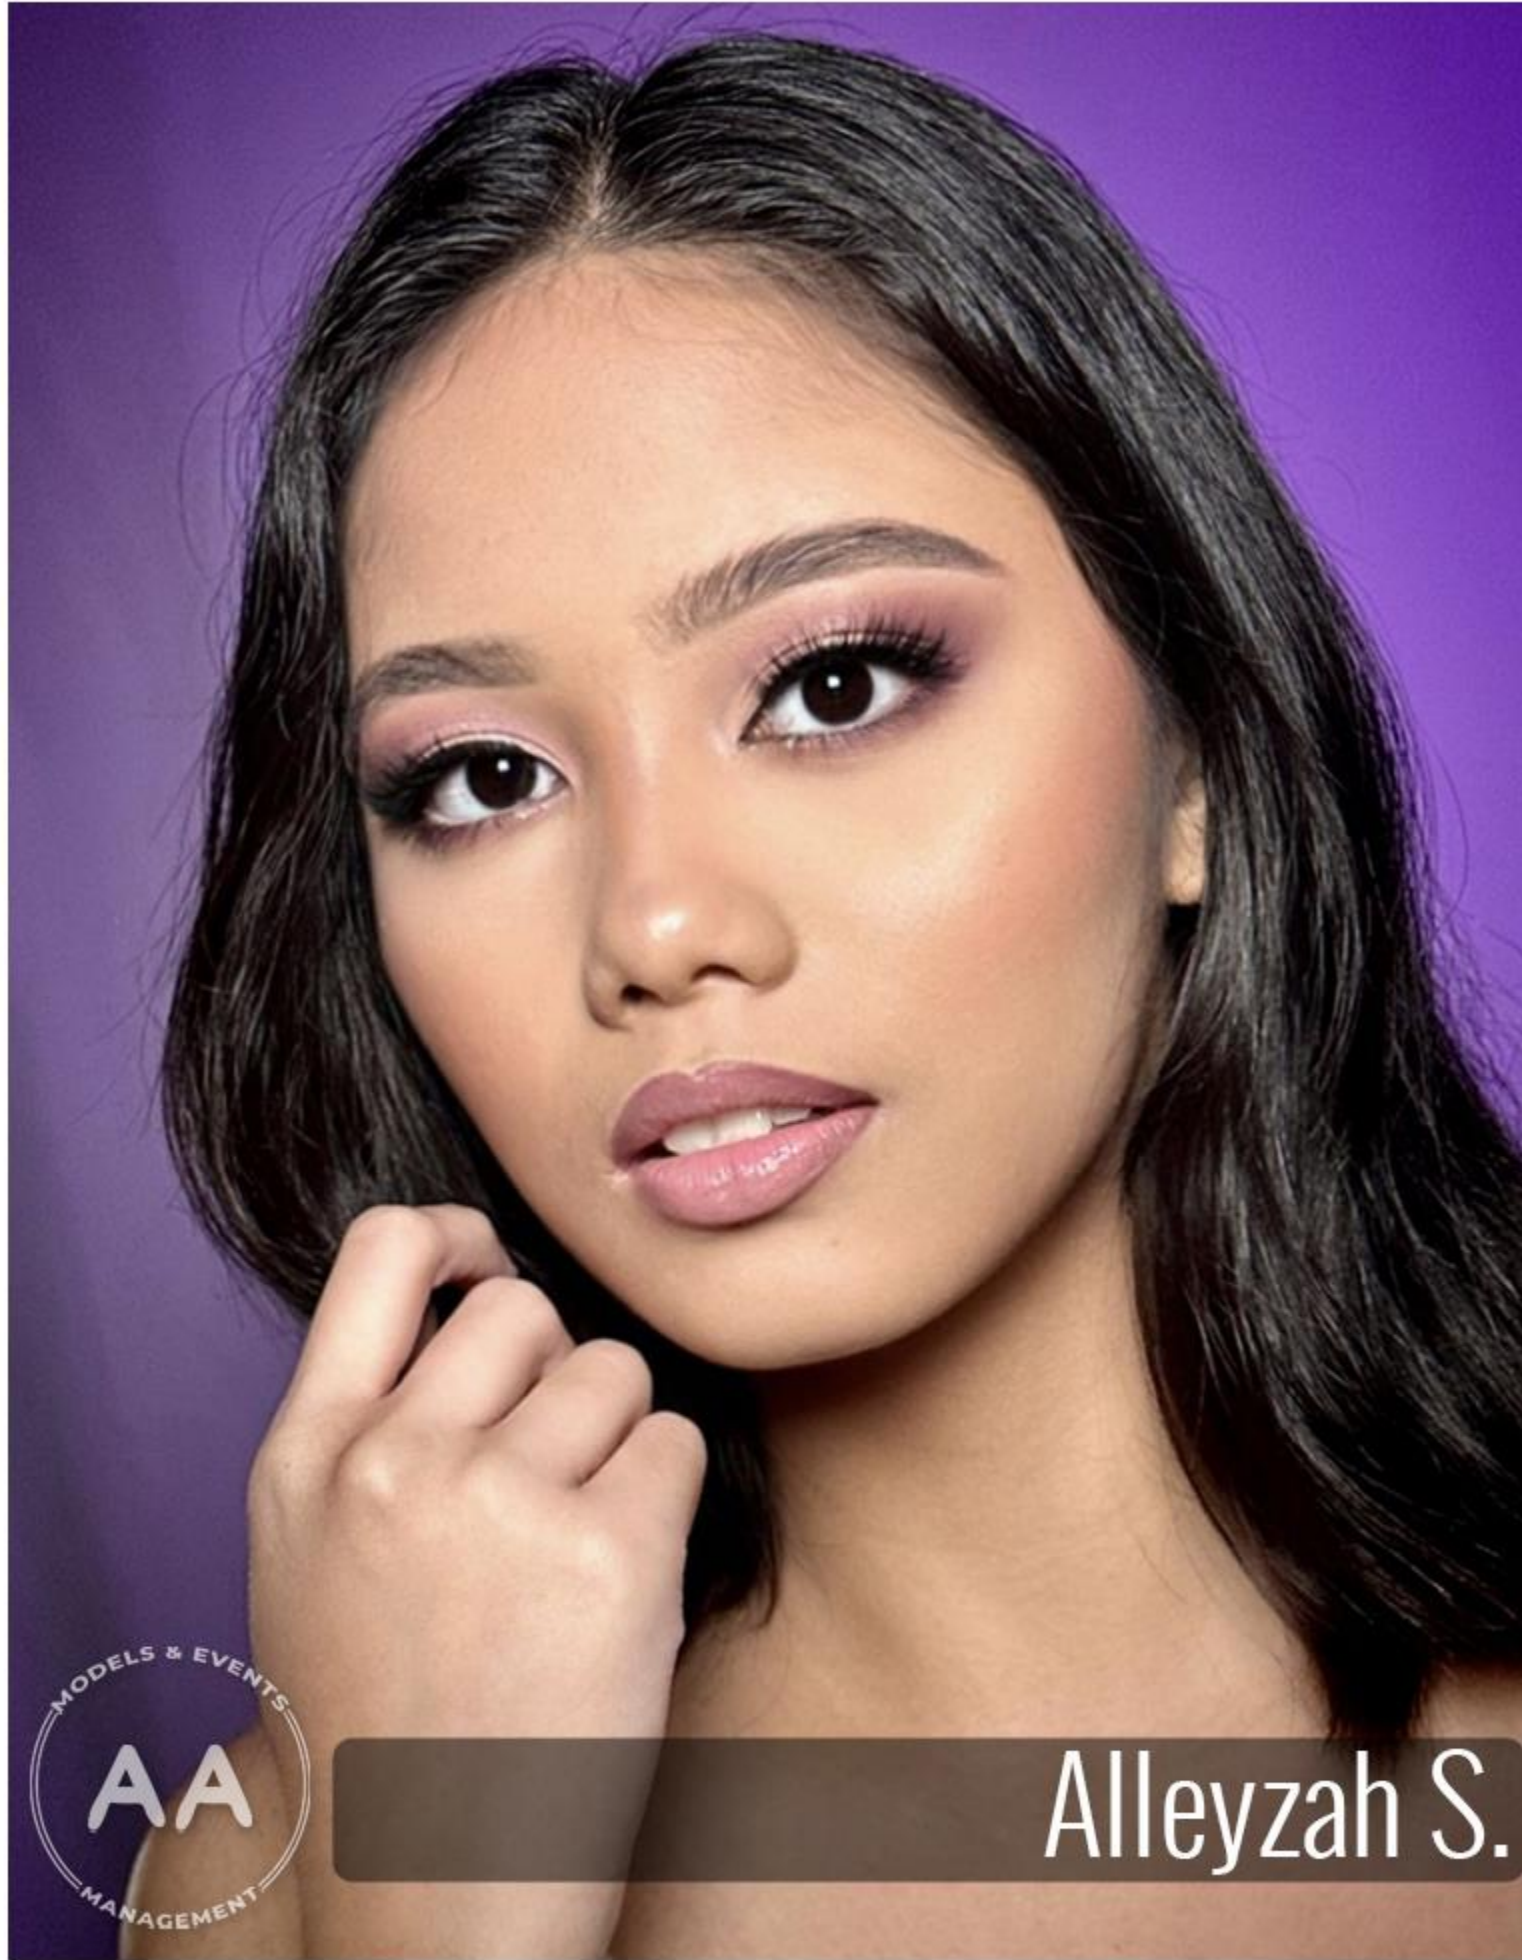

AA Models Management

Alleyzah S.

Height: 163 cm Bust/Chest: 77 cm Waist: 63 cm Hips: 73 cm
Eyes: Black Skin: Fair Hair: Black Shoes: 39

projects@a-amodelsandevents.com www.a-amodelsandevents.com