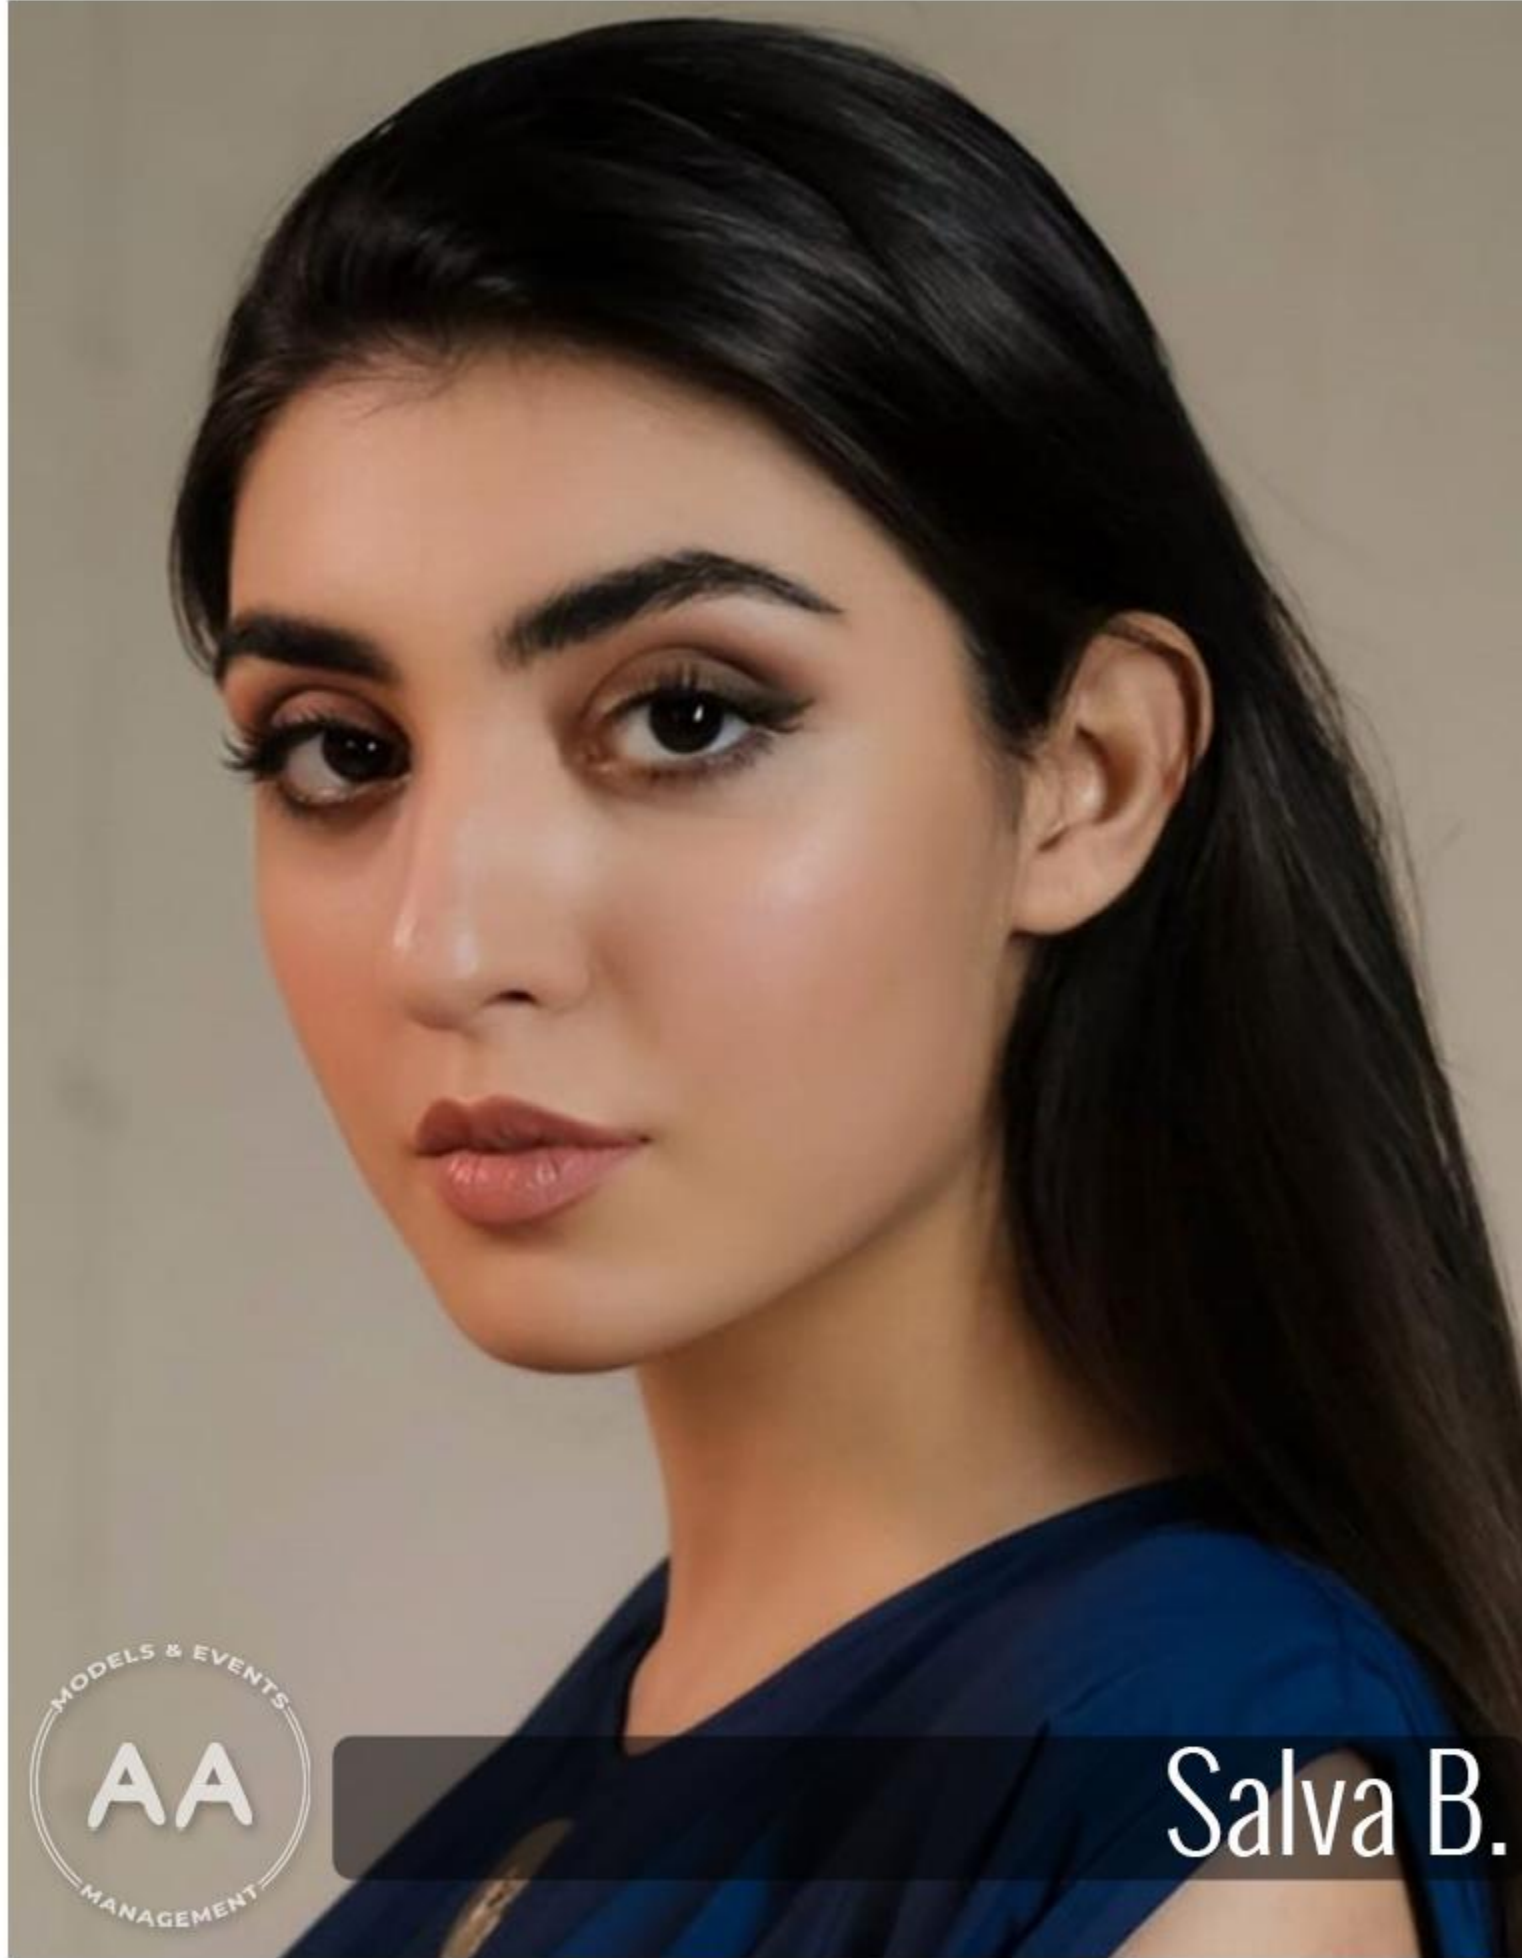

AA Models Management

Salva B.

Height: 171 cm

Bust/Chest: 75 cm

Waist: 60 cm

Hips: 91 cm

Eyes: Brown

Skin: White

Hair: Dark Brown

Shoes: 39