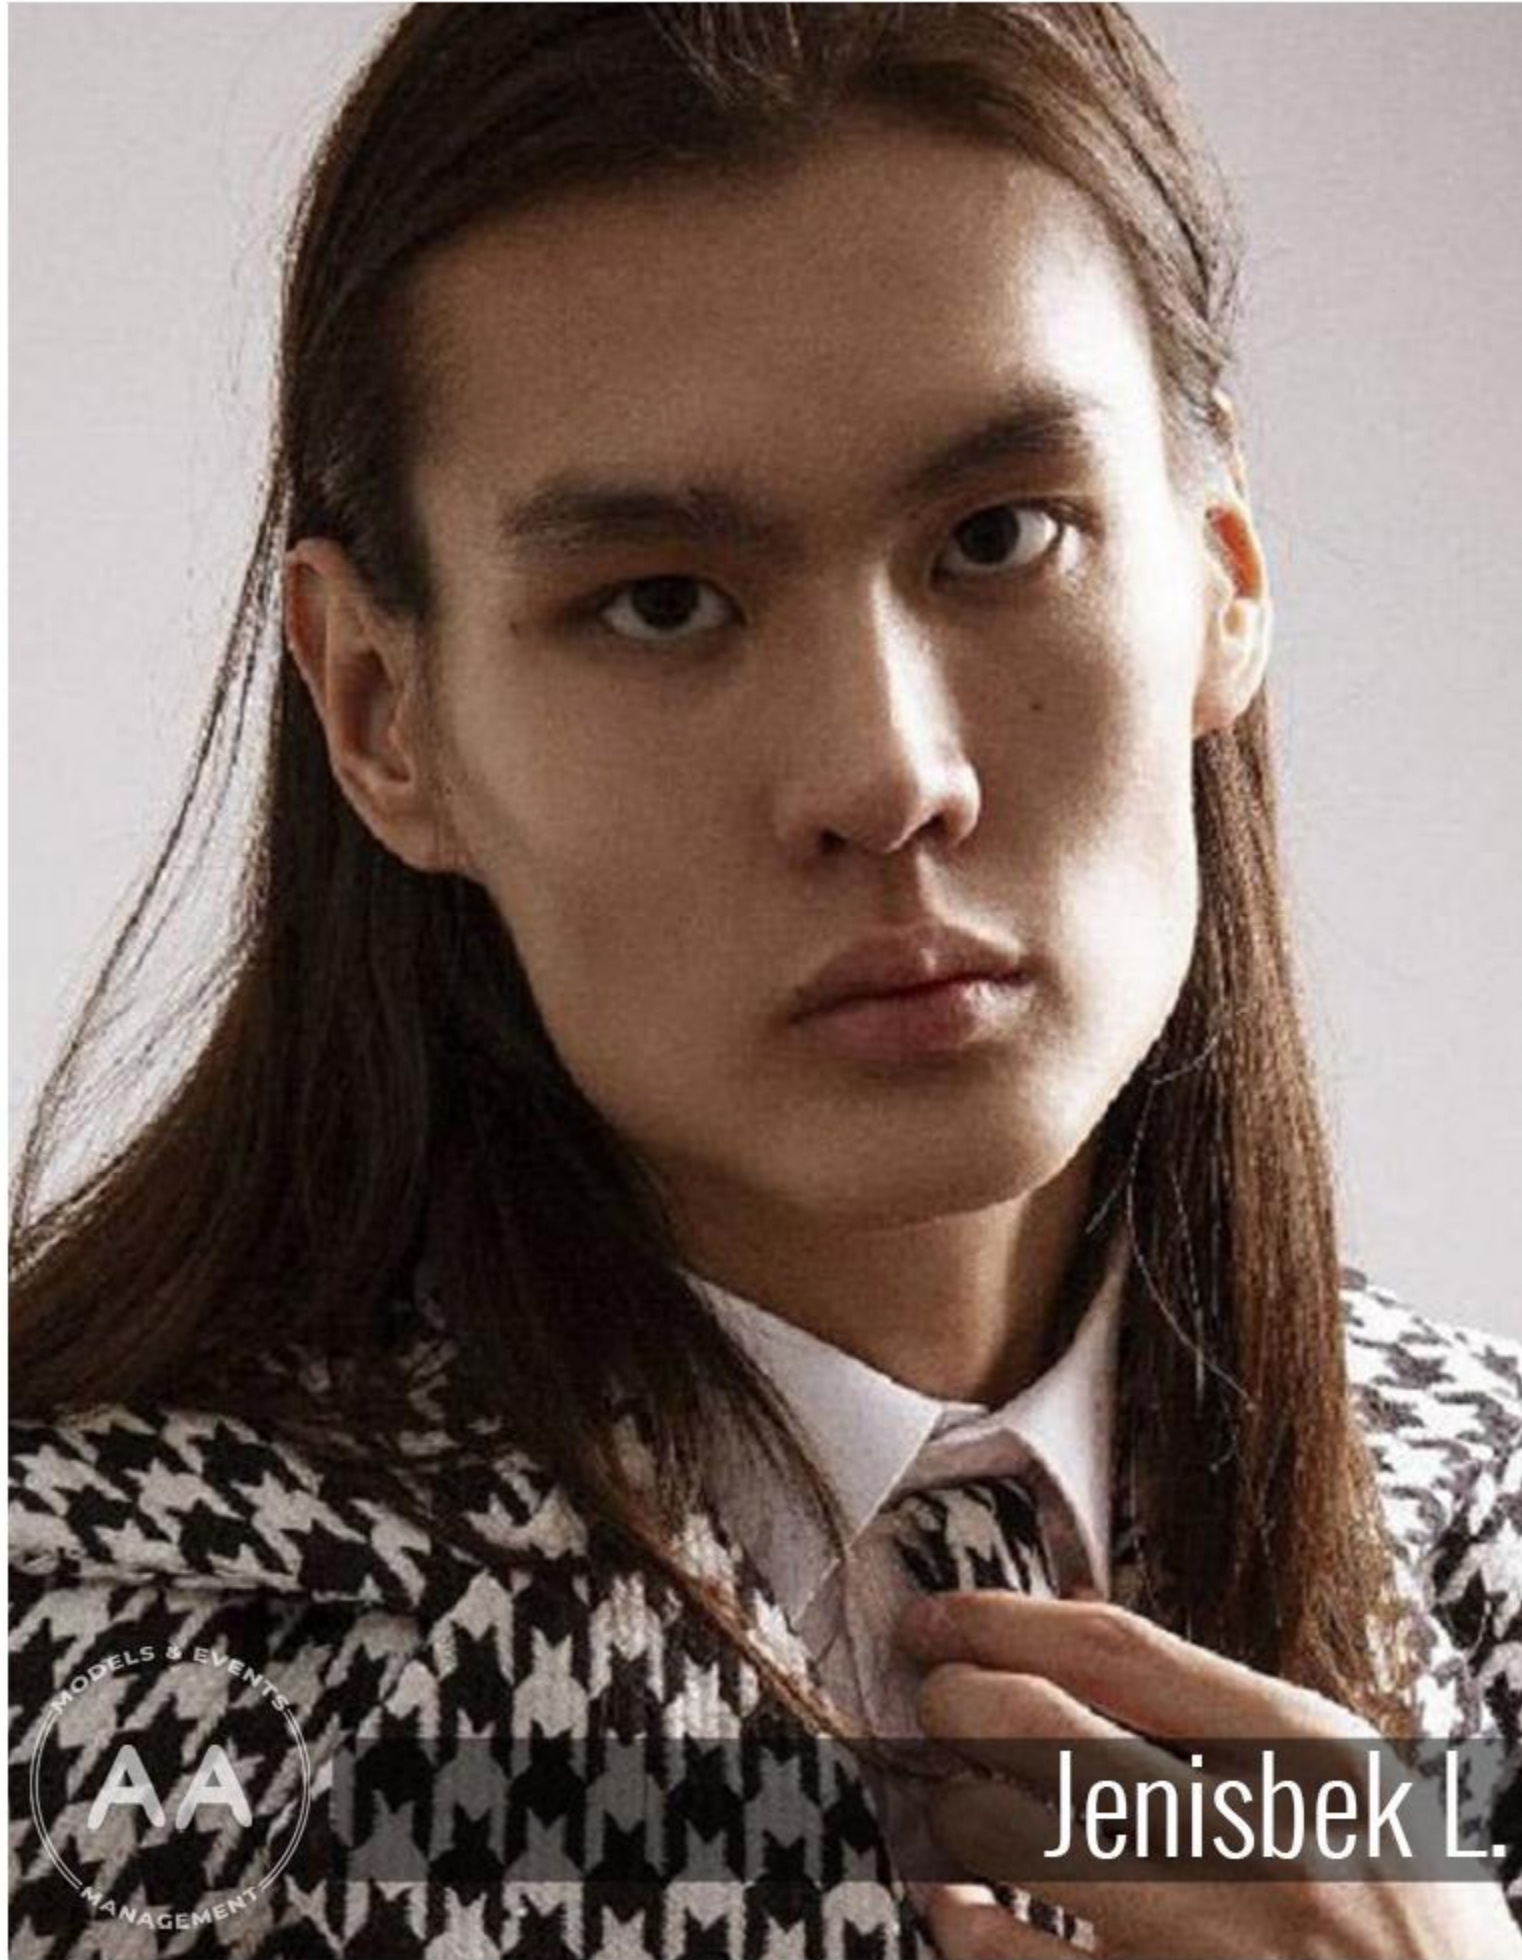

# AA Models Management

Height: 191 cm

Bust/Chest: 94 cm

Waist: 74 cm

Hips: 95 cm

Eyes: Brown

Skin: White

Hair: Dark Brown

Shoes: 45